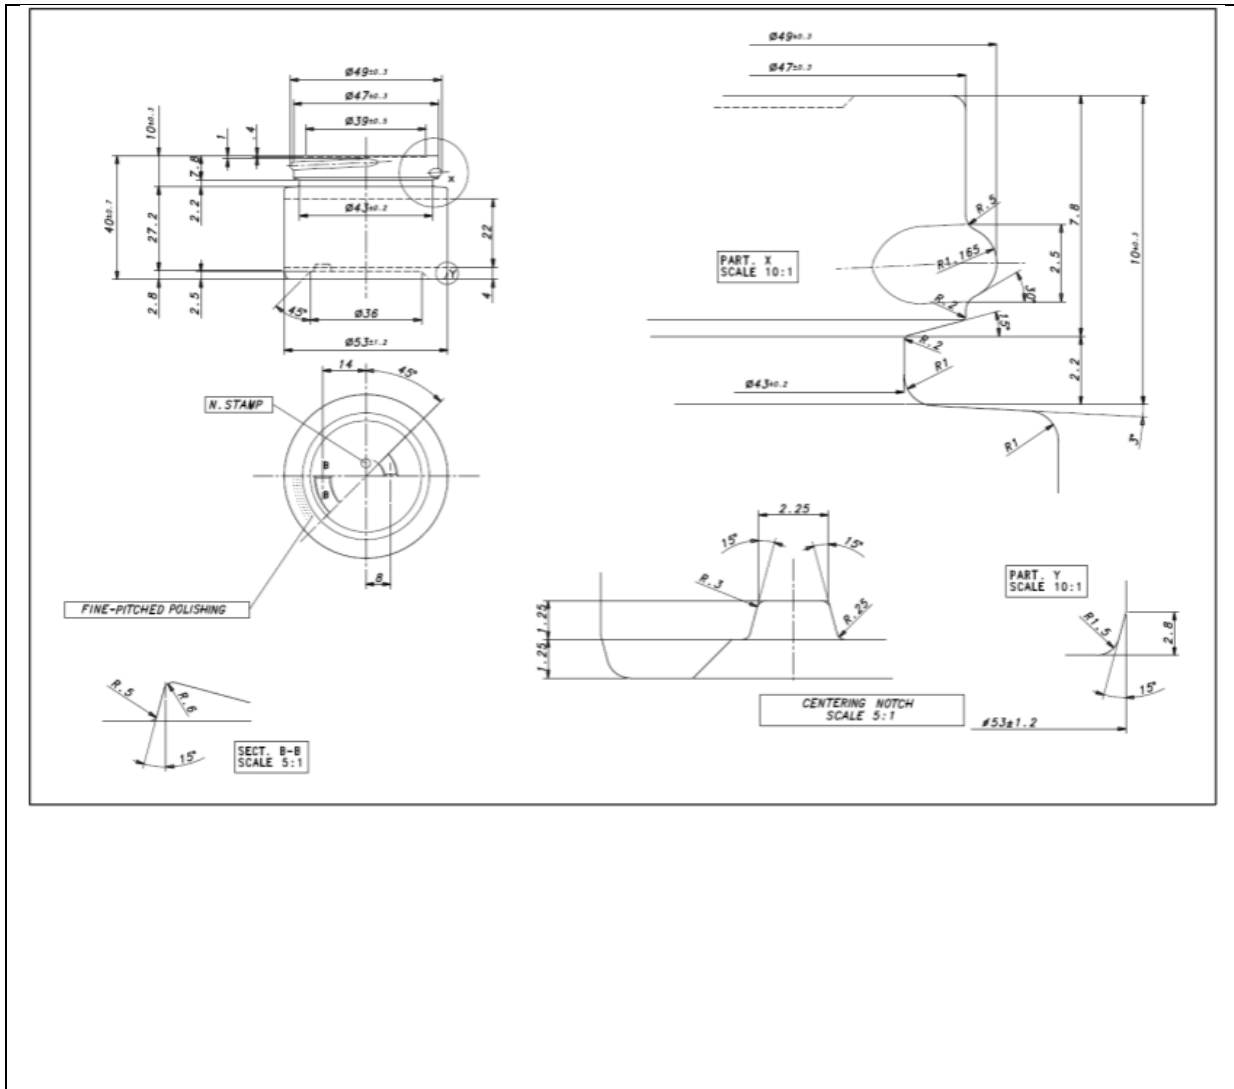

## TECHNICAL DRAWING

<b>PRODUCT</b>	<b>30ml Clear Cosmetic Palladio Jar (51R3) Glass</b>
<b>PRODUCT CODE</b>	<b>12023</b>

### PRODUCT SPECIFICATION DETAILS:

<b>Date of Drawing</b>	07/04/1983
<b>Scale</b>	Not to scale
<b>Glass weight (g) (Approx)</b>	100g
<b>Additional Information</b>	Brimful capacity 39ml +/-3ml
<b>Material composition</b>	Soda Lime Glass
<b>Material recyclable?</b>	Yes (check with local waste collection provider)