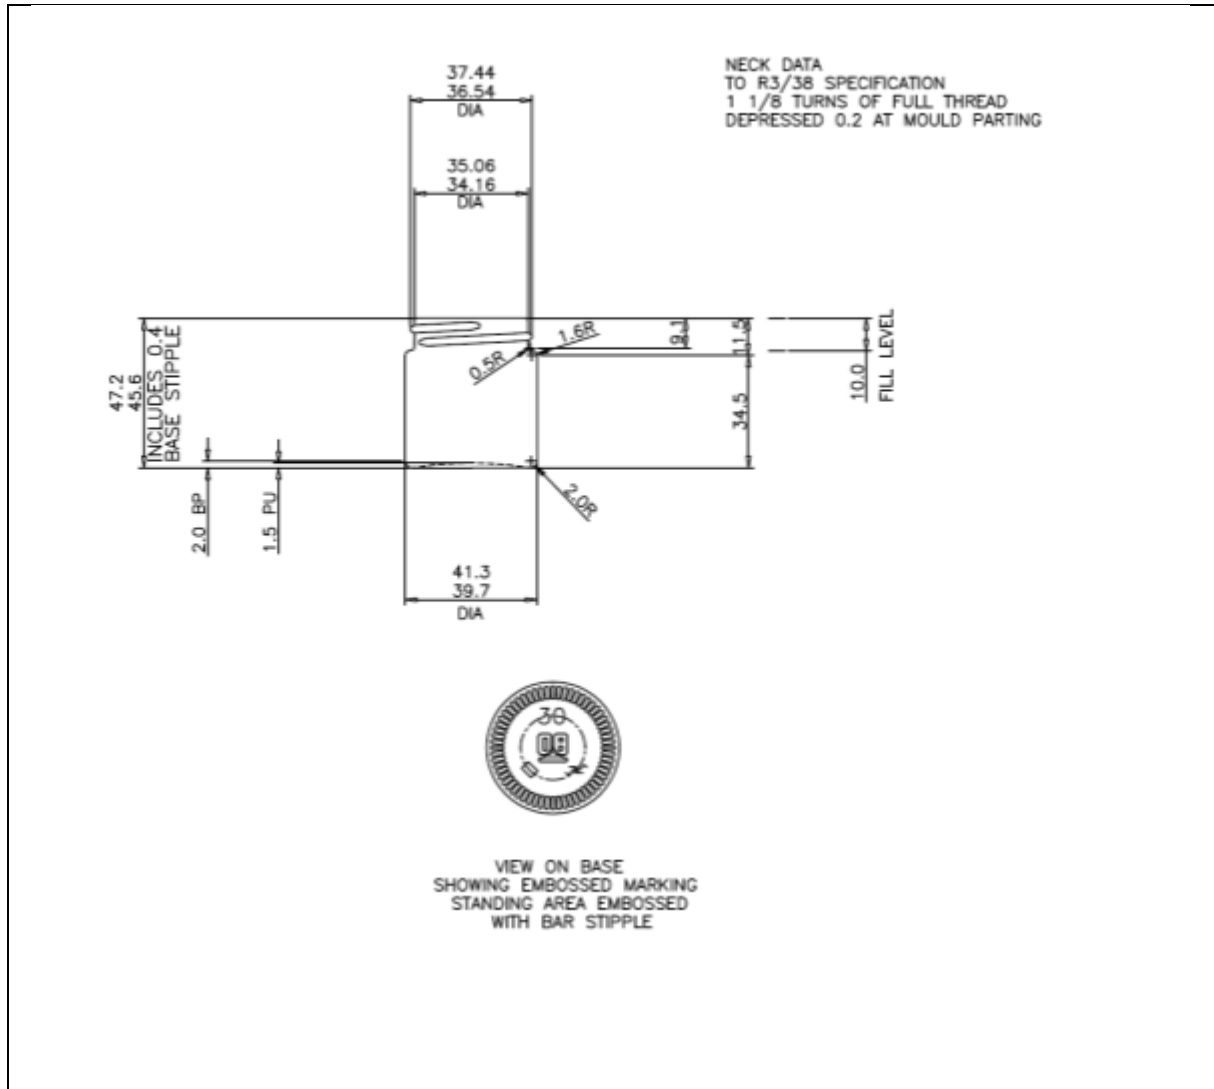

## TECHNICAL DRAWING

<b>PRODUCT</b>	<b>30ml Amber Squat Jar</b>
<b>PRODUCT CODE</b>	<b>12029</b>

### PRODUCT SPECIFICATION DETAILS:

<b>Date of Drawing</b>	05/02/20
<b>Scale</b>	Not to scale
<b>Glass weight (g) (Approx)</b>	46g
<b>Finish</b>	Neck R3/38
<b>Additional Information</b>	Capacity to Fill Point 30ml, Brimful 36ml approx.
<b>Material composition</b>	Soda Lime Glass
<b>Material recyclable?</b>	Yes (check with local waste collection provider)