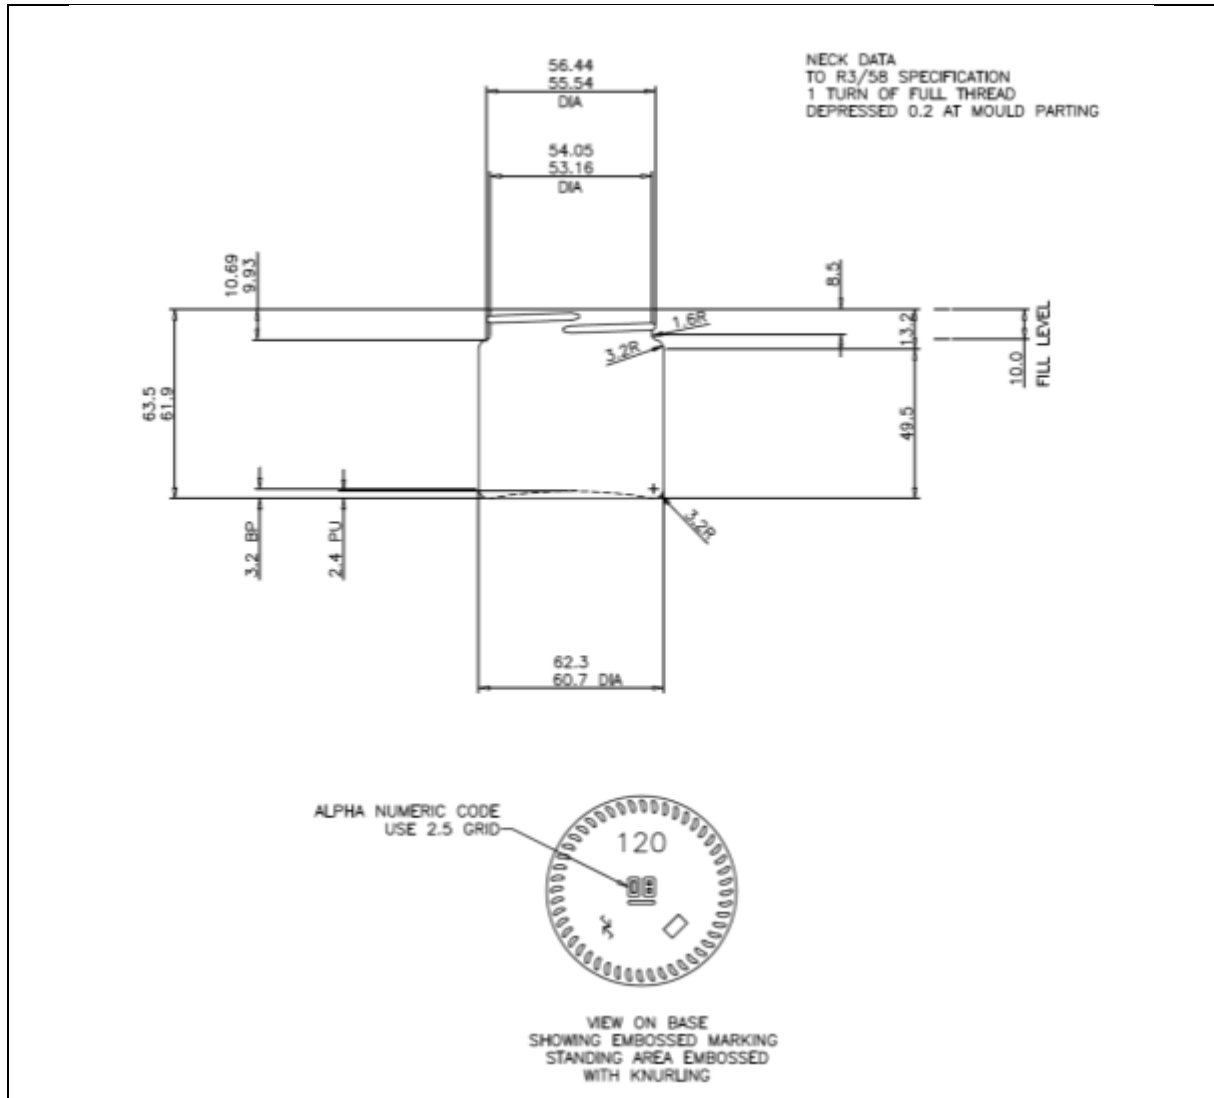

TECHNICAL DRAWING

PRODUCT	120ml Amber Squat Jar
PRODUCT CODE	12031

PRODUCT SPECIFICATION DETAILS:

Date of Drawing	05/02/20
Scale	Not to scale
Glass weight (g) (Approx)	125g
Finish	Neck R3/58
Additional Information	Capacity to Fill Point 108.5ml approx..
Material composition	Soda Lime Glass
Material recyclable?	Yes (check with local waste collection provider)