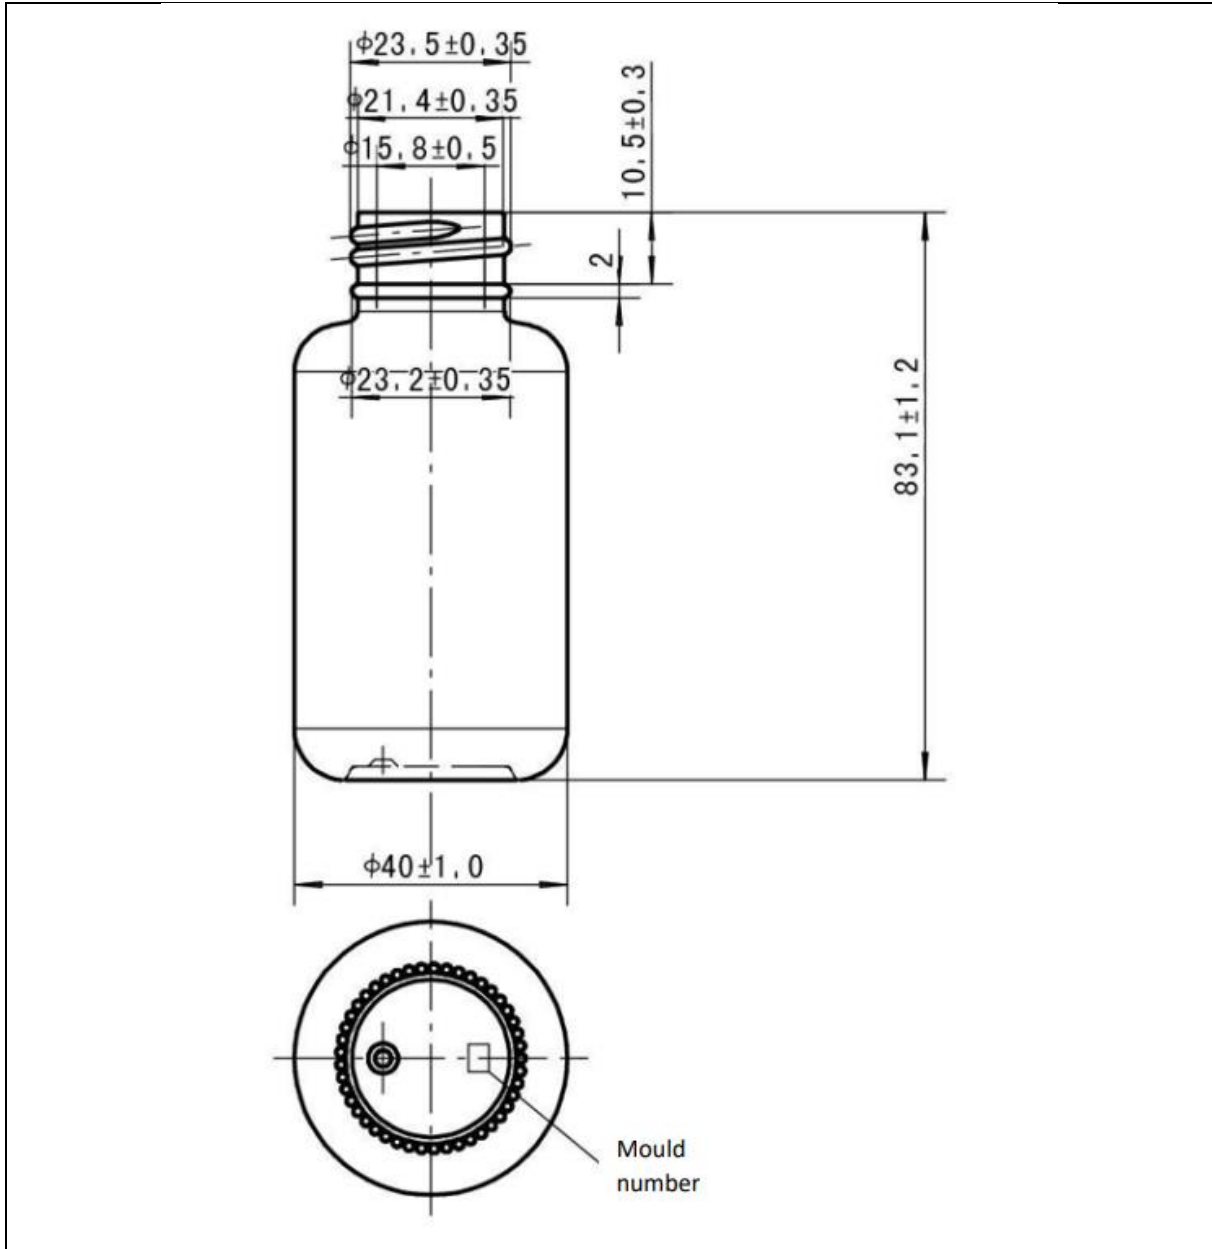

TECHNICAL DRAWING

| | |
|---------------------|--|
| PRODUCT | 50ml Clear Cosmetic Bottle (24R3) Glass |
| PRODUCT CODE | 12041 |

PRODUCT SPECIFICATION DETAILS:

| | |
|----------------------------------|--|
| Date of Drawing | 22/01/24 |
| Scale | Not to scale |
| Glass weight (g) (Approx) | 66g |
| Additional Information | 50ml Clear Glass Derma Bottle - 24/410 |
| Material composition | Soda Lime Glass |
| Material recyclable? | Yes (check with local waste collection provider) |