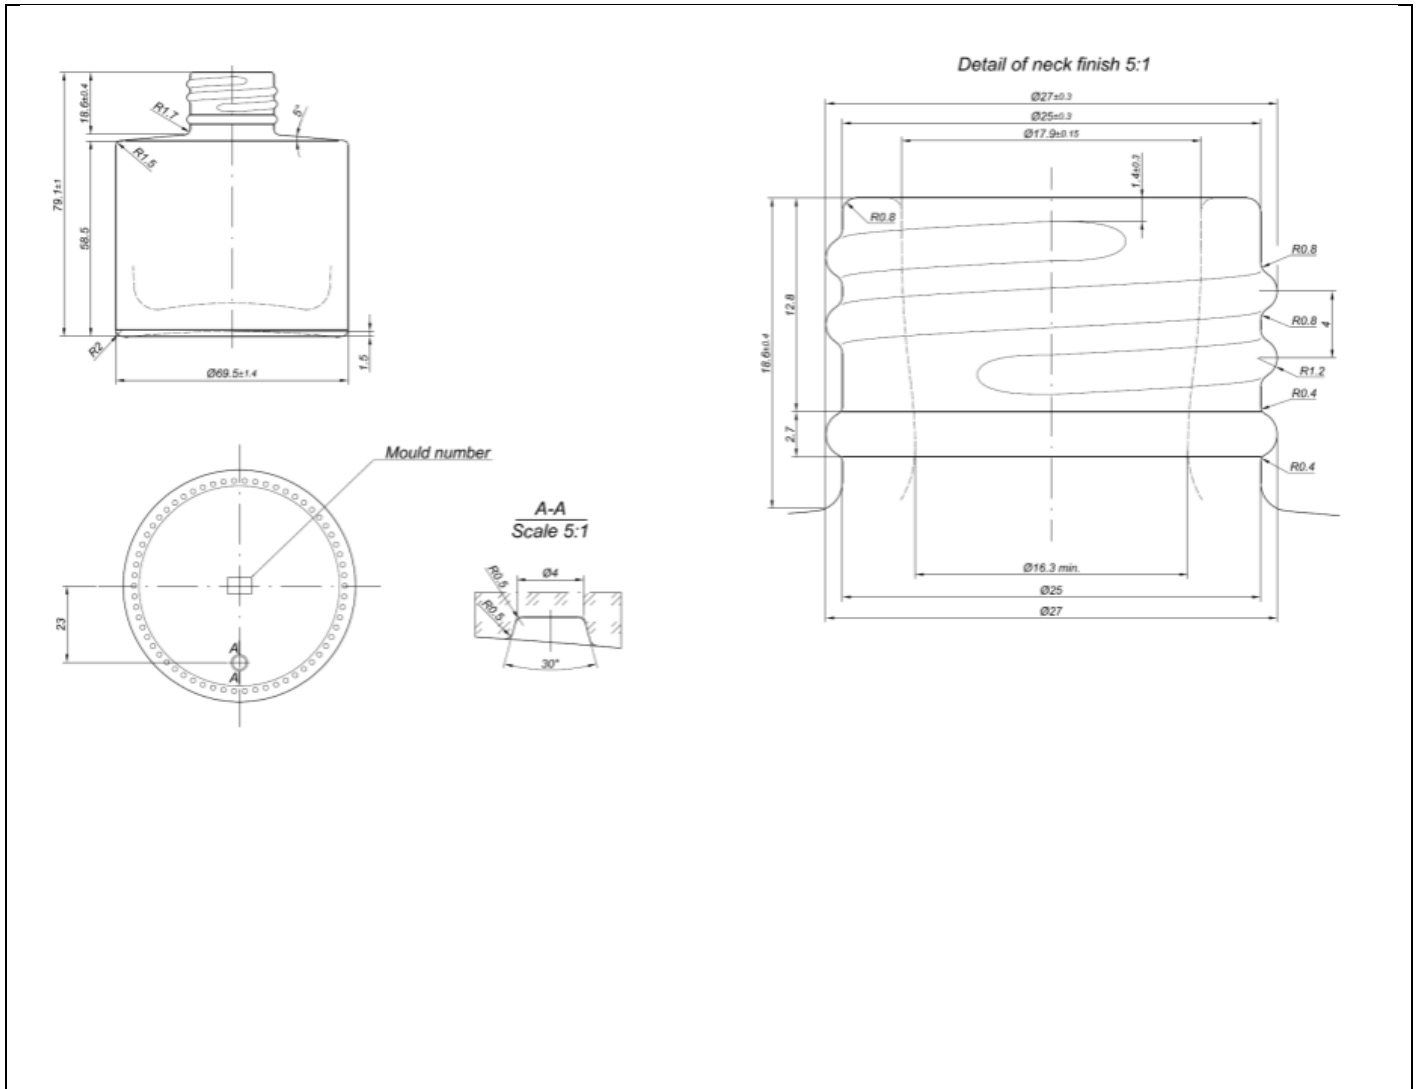

TECHNICAL DRAWING

PRODUCT	100ml Clear Round Diffuser Bottle (Screw Neck 28/410)
PRODUCT CODE	13002

PRODUCT SPECIFICATION DETAILS:

Date of Drawing	24/11/2016
Scale	Not to scale
Glass weight (g) (Approx)	225g
Finish	28/410 screw thread neck
Additional Information	Capacity 139+/-4 ml
Material composition	Soda Lime Glass
Material recyclable?	Yes (check with local waste collection provider)