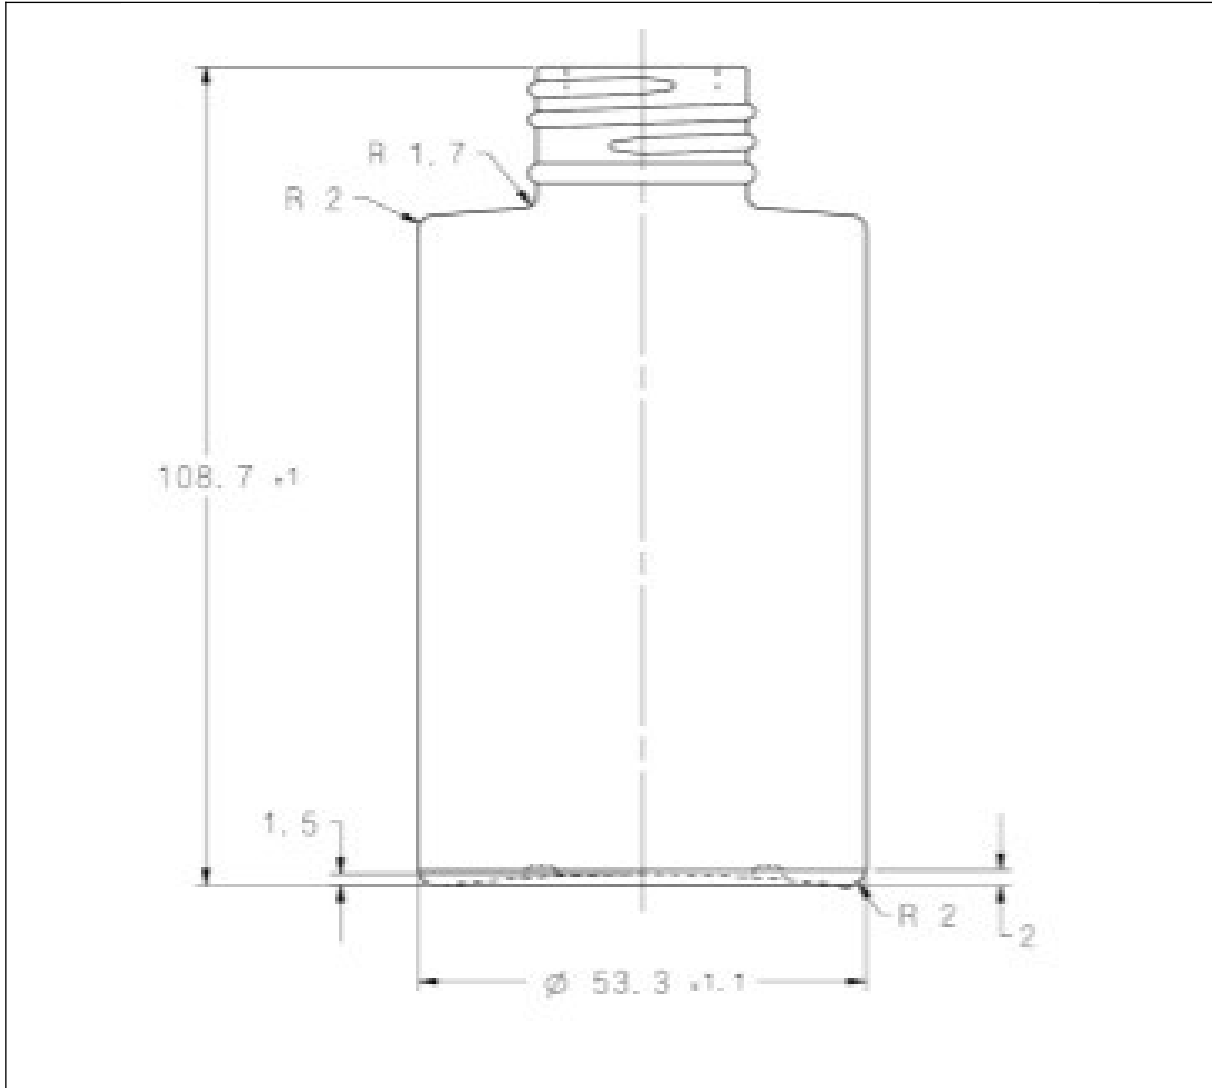

## TECHNICAL DRAWING

<b>PRODUCT</b>	<b>100ml Clear Glass Round Tall Lotus Diffuser Bottle</b>
<b>PRODUCT CODE</b>	<b>13008 (GLA-DIF-000006)</b>

### PRODUCT SPECIFICATION DETAILS:

<b>Date of Drawing</b>	04/12/14
<b>Scale</b>	Not to scale
<b>Glass weight (g) (Approx)</b>	225g
<b>Additional Information</b>	Neck Finish: 28/410 Screw Neck Brimful Capacity 115+/-3.5ml
<b>Material composition</b>	Soda Lime Glass
<b>Material recyclable?</b>	Yes (check with local waste collection provider)