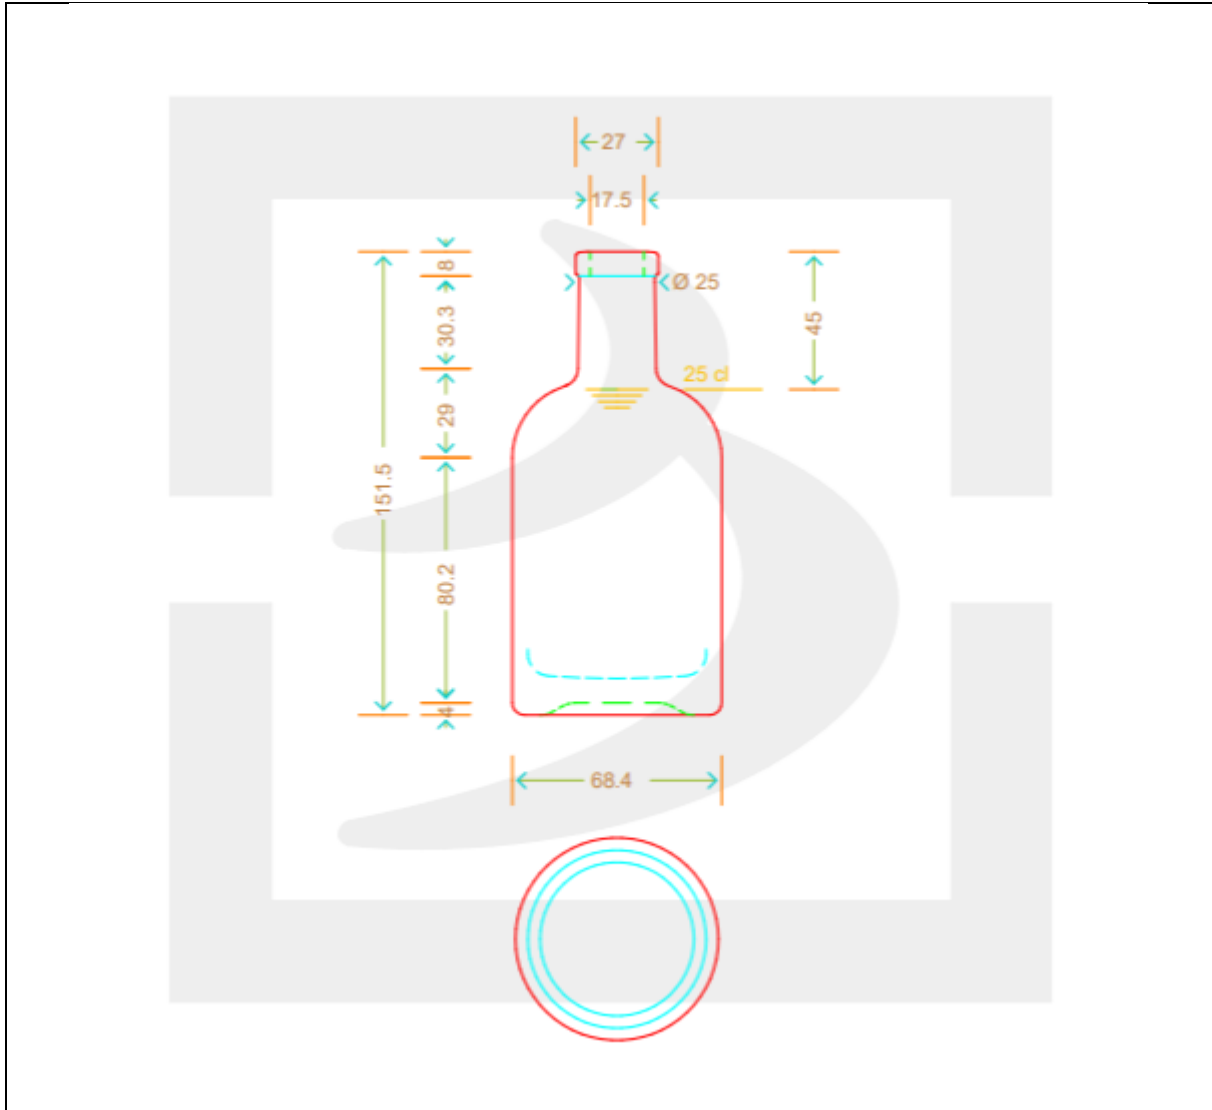

## TECHNICAL DRAWING

<b>PRODUCT</b>	<b>250ml Clear Nocturne Bottle (Cork Mouth)</b>
<b>PRODUCT CODE</b>	<b>14035</b>

### PRODUCT SPECIFICATION DETAILS:

<b>Date of Drawing</b>	10/05/2019
<b>Scale</b>	Not to scale
<b>Glass weight (g) (Approx)</b>	300g
<b>Finish</b>	Cork size: 18.5mm
<b>Additional Information</b>	Brimful Capacity 264ml
<b>Material composition</b>	Soda Lime Glass
<b>Material recyclable?</b>	Yes (check with local waste collection provider)