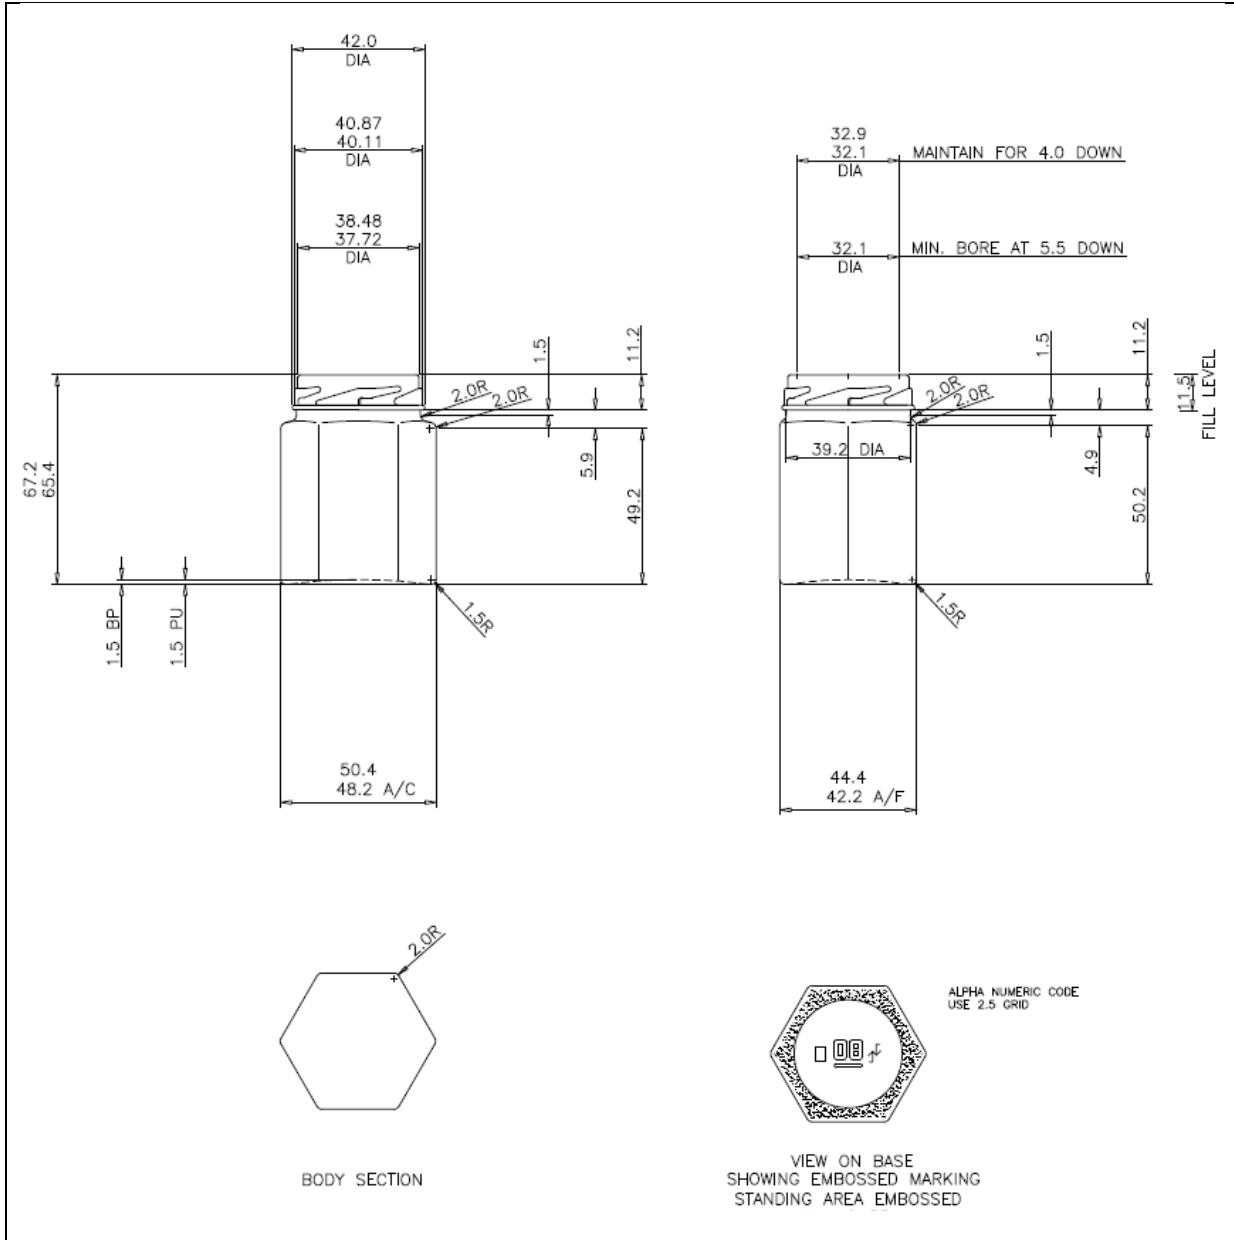

TECHNICAL DRAWING

PRODUCT	55ml Clear Hex Jar
PRODUCT CODE	14053

PRODUCT SPECIFICATION DETAILS:

Date of Drawing	06/12/02
Scale	Not to Scale
Glass weight (g) (Approx)	85g
Finish	TO 43mm Clear
Additional Information	Fill capacity 55±2ml
Material composition	Soda Lime Glass
Material recyclable?	Yes (check with local waste collection provider)