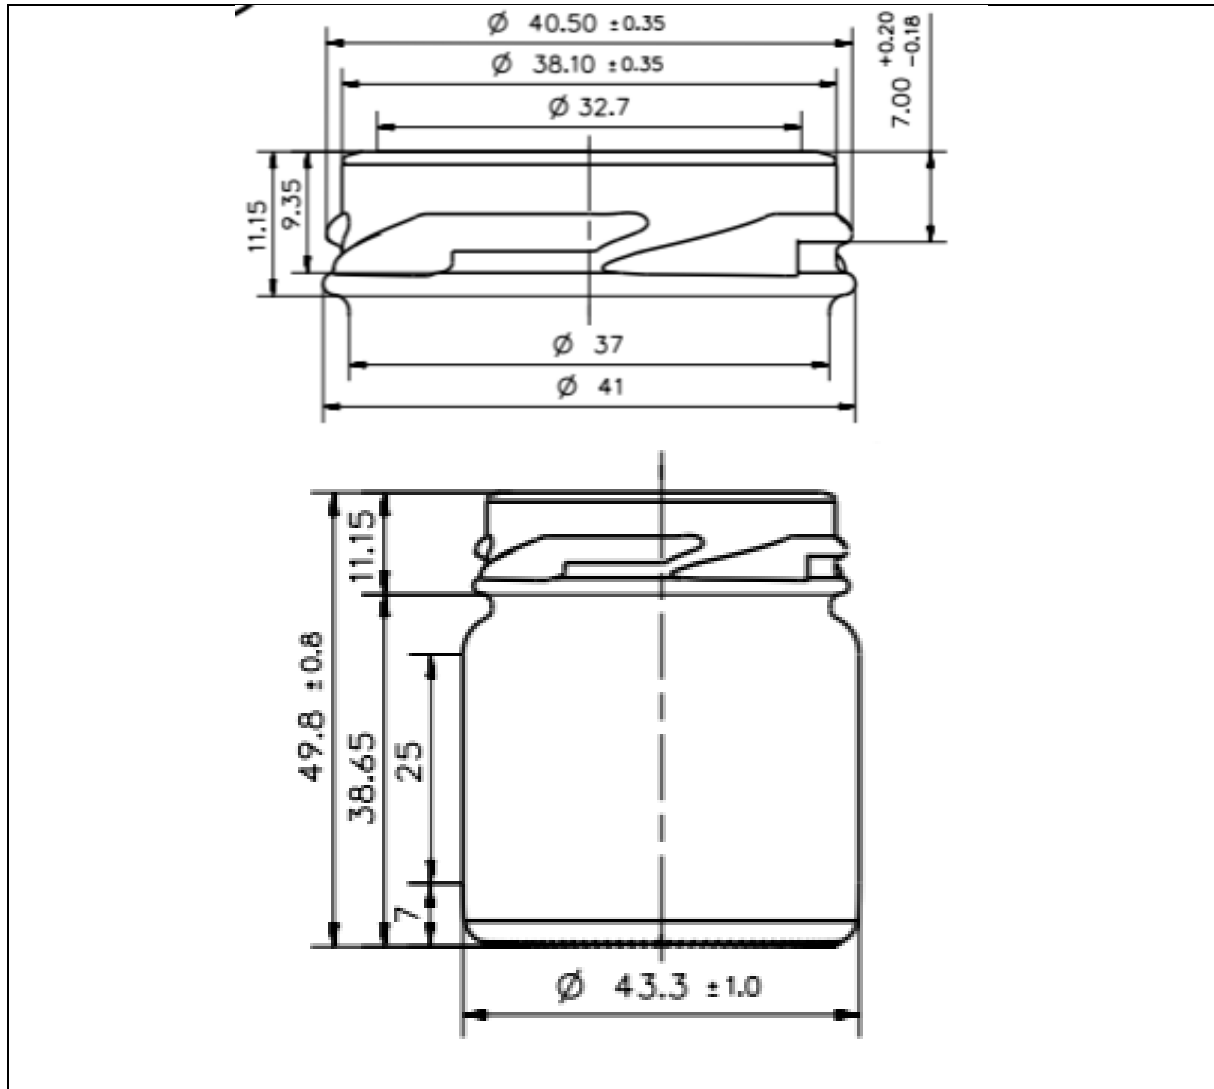

TECHNICAL DRAWING

PRODUCT	40ml Clear Round Jar
PRODUCT CODE	14074

PRODUCT SPECIFICATION DETAILS:

Date of Drawing	12/03/07
Scale	Not to Scale
Glass weight (g) (Approx)	63g
Finish	TO 43mm Clear
Additional Information	Fill capacity 41±2ml
Material composition	Soda Lime Glass
Material recyclable?	Yes (check with local waste collection provider)