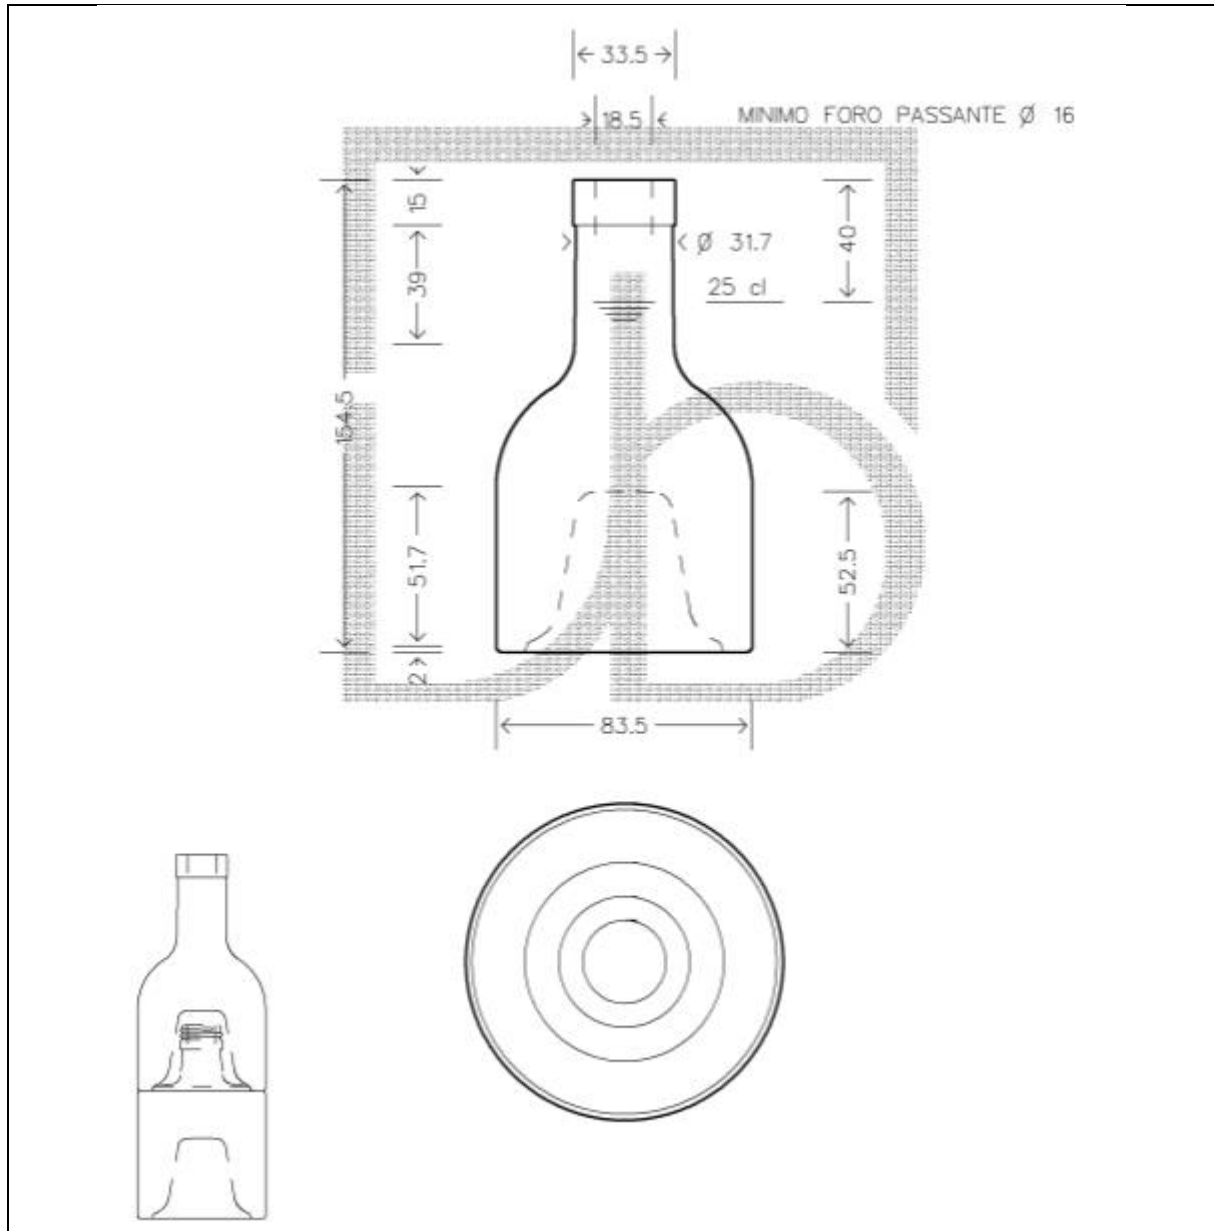

TECHNICAL DRAWING

PRODUCT	250ml Clear Impilabile Stackable Bottle (Top)
PRODUCT CODE	14084

PRODUCT SPECIFICATION DETAILS:

Date of Drawing	05/11/2007
Scale	Not to scale
Glass weight (g) (Approx)	385g
Finish	Cork size: 18mm
Additional Information	Brimful Capacity 266ml
Material composition	Soda Lime Glass
Material recyclable?	Yes (check with local waste collection provider)