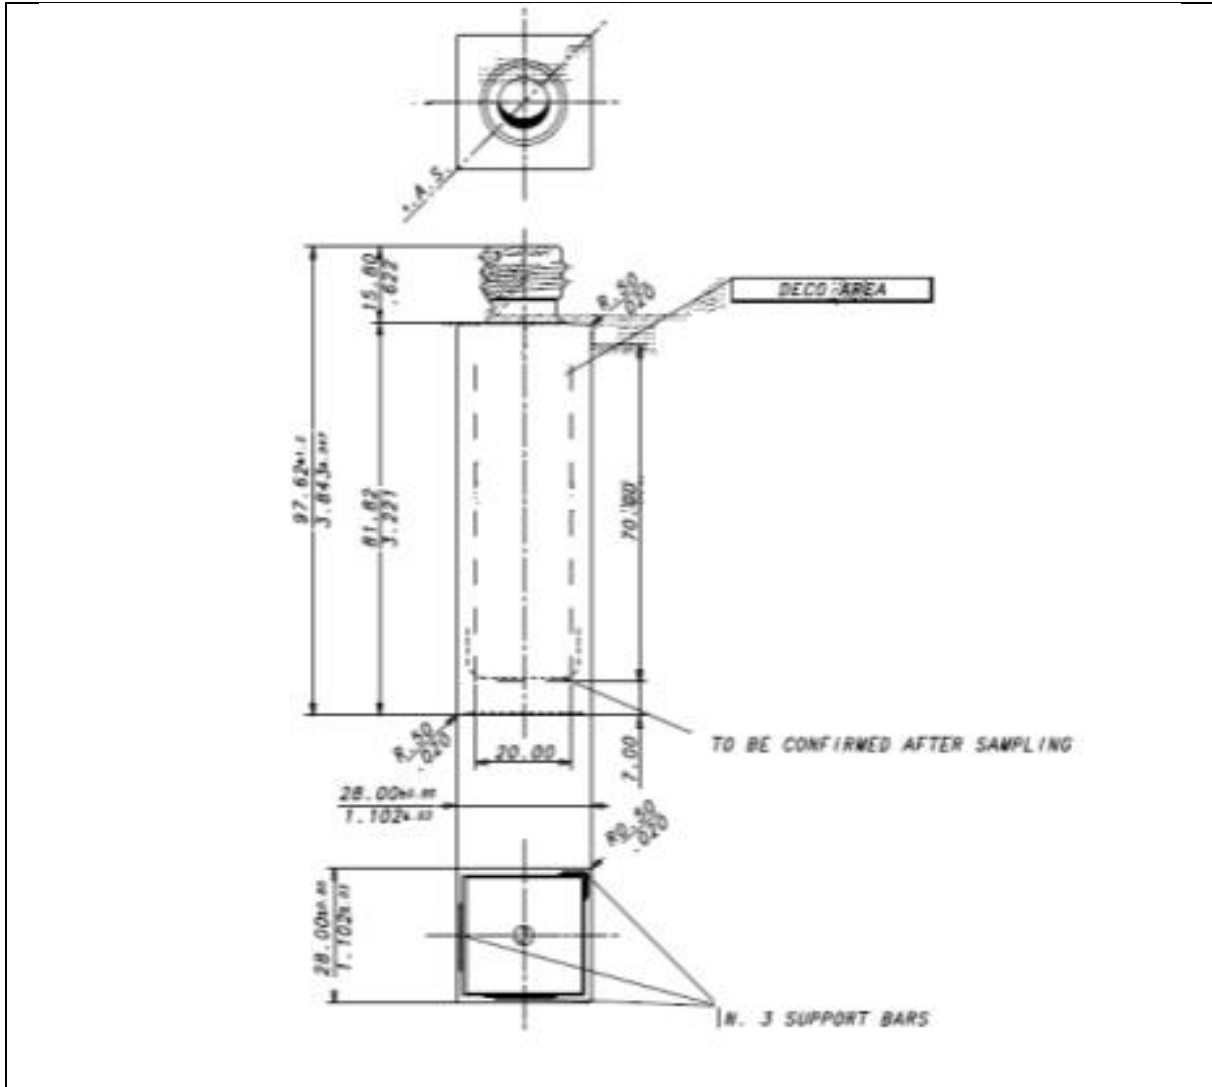

## TECHNICAL DRAWING

<b>PRODUCT</b>	<b>30ml Clear Klee Square Bottle</b>
<b>PRODUCT CODE</b>	<b>15002 (GLA-FRA-000002)</b>

### PRODUCT SPECIFICATION DETAILS:

<b>Date of Drawing</b>	20/02/17
<b>Scale</b>	Not to scale
<b>Glass weight (g) (Approx)</b>	75g
<b>Additional Information</b>	Capacity 34+/-2ml Neck 18-415-405 Min Neck Bore 10.5mm
<b>Material composition</b>	Soda Lime Glass
<b>Material recyclable?</b>	Yes (check with local waste collection provider)