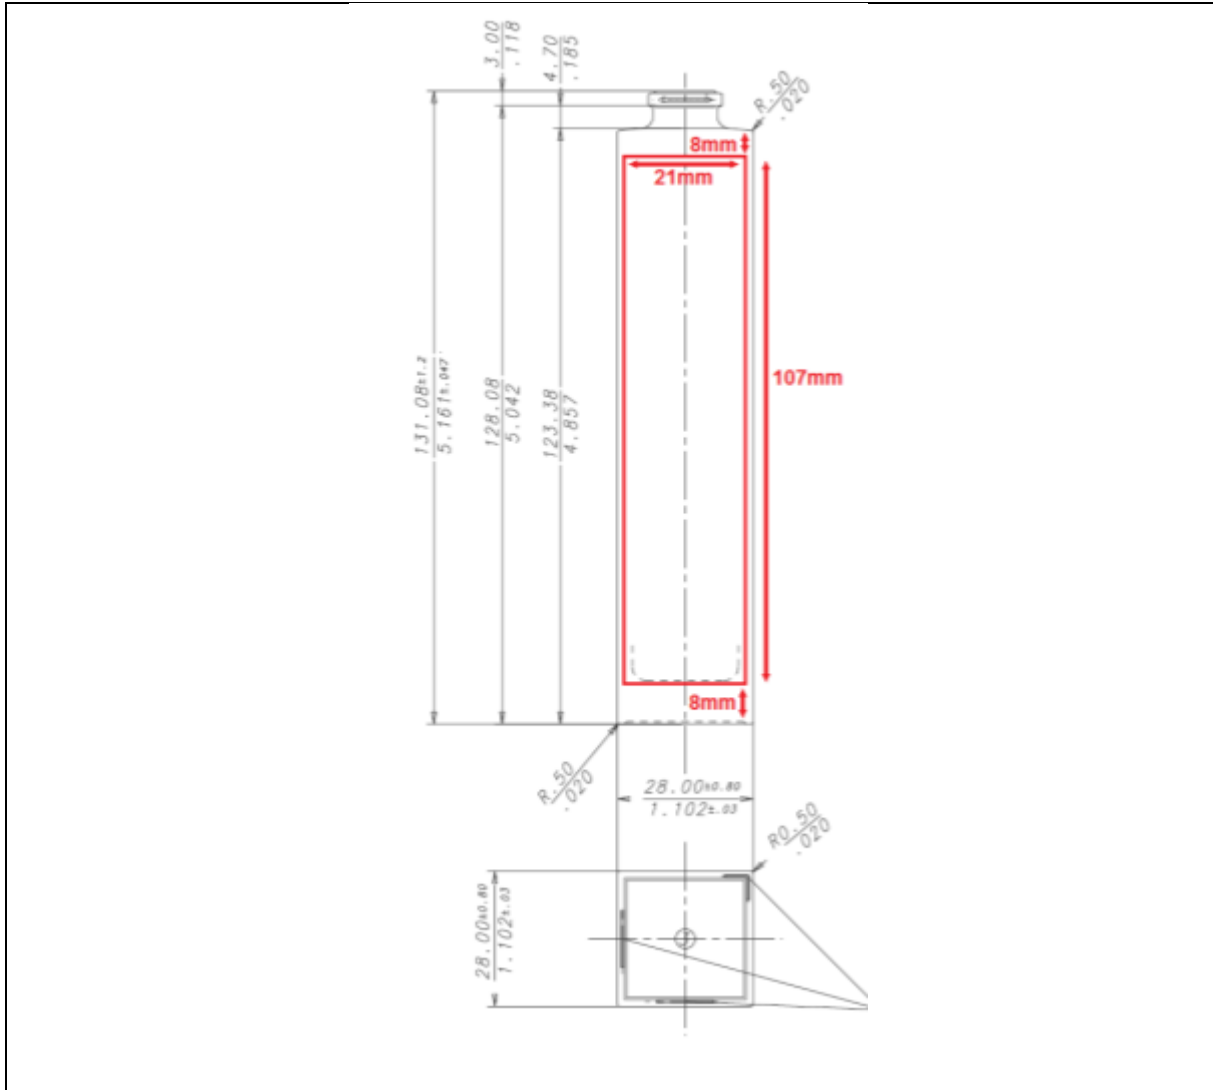

TECHNICAL DRAWING

PRODUCT	50ml Clear Klee Square Bottle
PRODUCT CODE	15003 (GLA-FRA-000003)

PRODUCT SPECIFICATION DETAILS:

Date of Drawing	23/10/07
Scale	Not to scale
Glass weight (g) (Approx)	100g
Additional Information	Capacity 56+/-2ml Neck FEA 15 Min Neck Bore 8.5mm
Material composition	Soda Lime Glass
Material recyclable?	Yes (check with local waste collection provider)