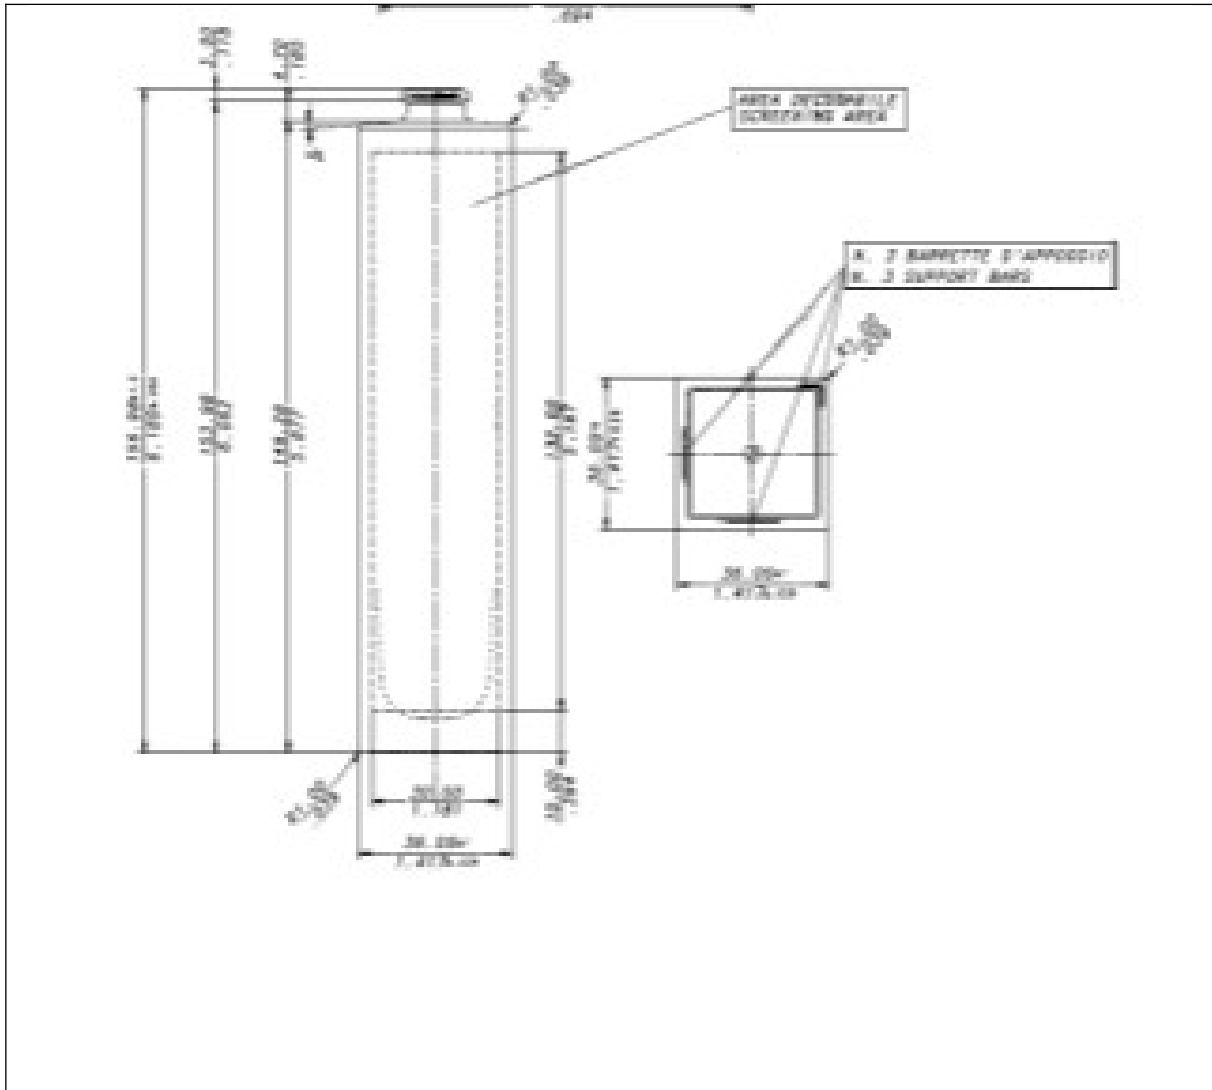

## TECHNICAL DRAWING

<b>PRODUCT</b>	<b>100ml Clear Klee Square Bottle</b>
<b>PRODUCT CODE</b>	<b>15004 (GLA-FRA-000004)</b>

### **PRODUCT SPECIFICATION DETAILS:**

<b>Date of Drawing</b>	24/07/07
<b>Scale</b>	Not to scale
<b>Glass weight (g) (Approx)</b>	195g
<b>Additional Information</b>	Capacity 108+/-3ml Neck FEA 15
<b>Material composition</b>	Soda Lime Glass Type III
<b>Material recyclable?</b>	Yes (check with local waste collection provider)