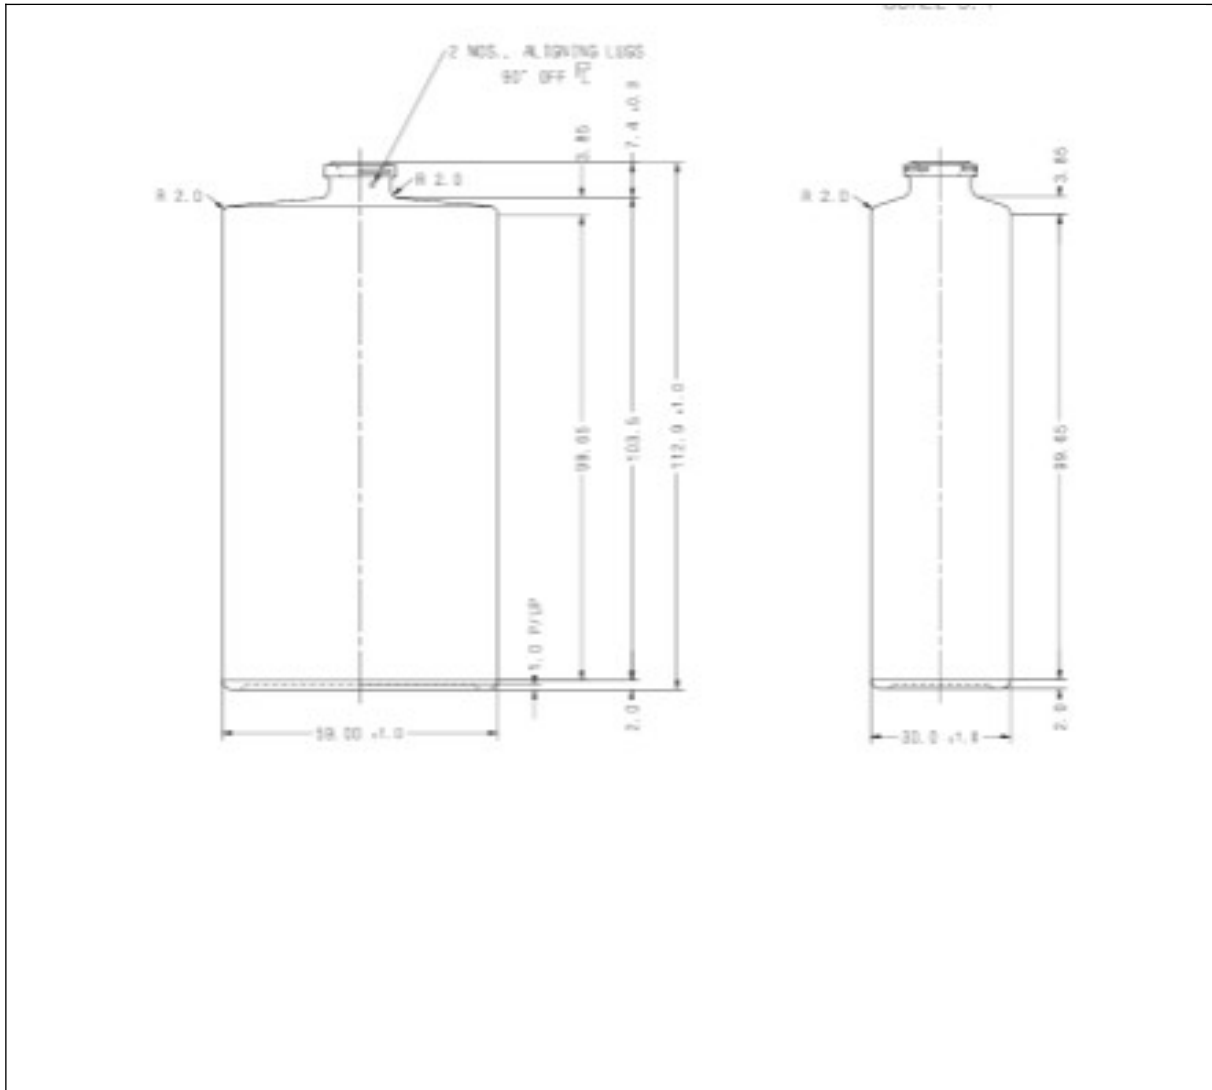

TECHNICAL DRAWING

PRODUCT	100ml Clear Tall Cuban Bottle
PRODUCT CODE	15010 (GLA-FRA-000010)

PRODUCT SPECIFICATION DETAILS:

Date of Drawing	08/08/09
Scale	Not to scale
Glass weight (g) (Approx)	180g
Additional Information	Capacity 108+/-3ml Neck FEA15 Min Neck Bore 8.4mm
Material composition	Soda Lime Glass Type III
Material recyclable?	Yes (check with local waste collection provider)