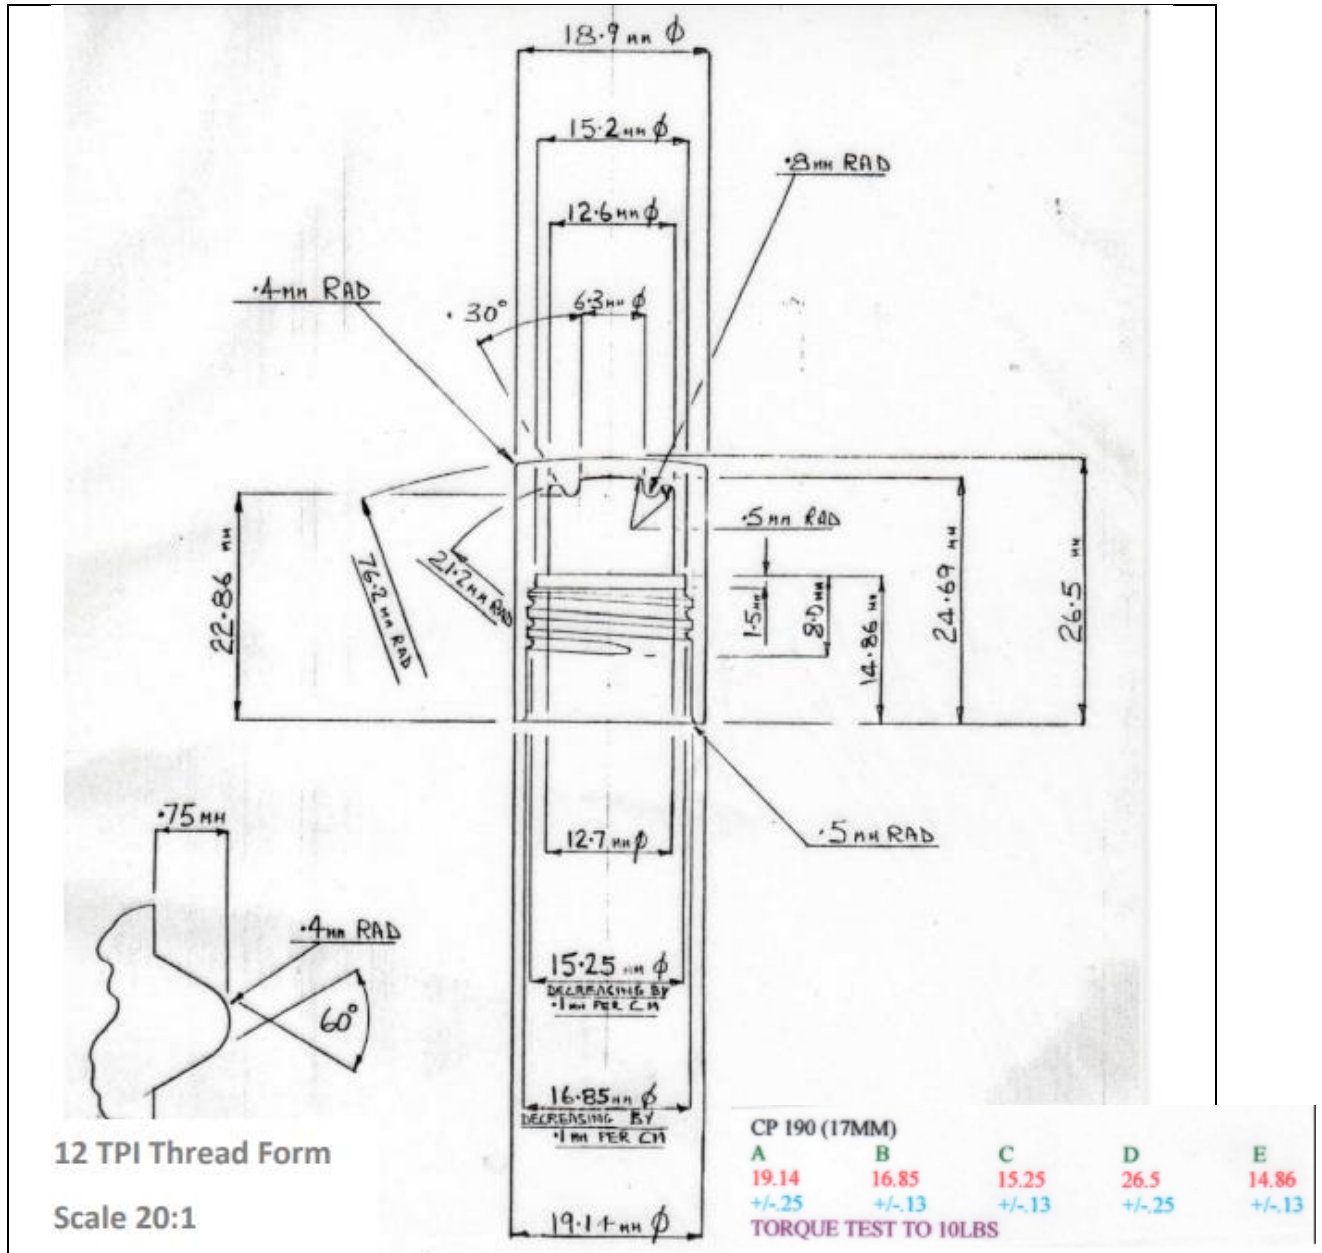

TECHNICAL DRAWING

PRODUCT	Rollette Bottle Black Short Cap
PRODUCT CODE	20004

PRODUCT SPECIFICATION DETAILS:

Date of Drawing	02/12/86
Scale	Not to scale
Additional Information	None
Material composition	PP Plastic
Material recyclable?	Yes (check with local waste collection provider)