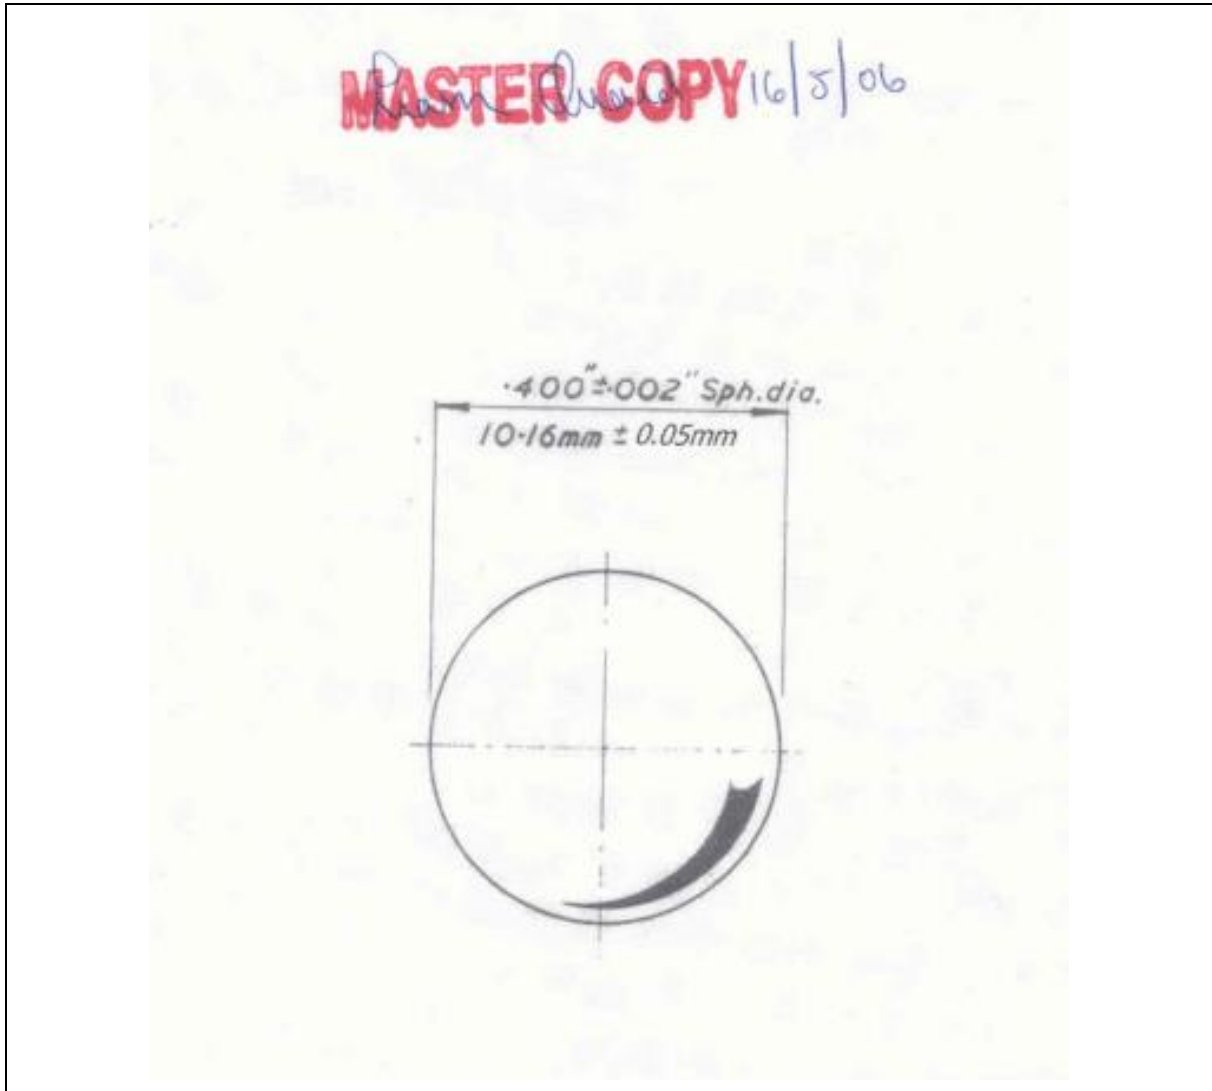

TECHNICAL DRAWING

PRODUCT	Rollette Plastic Ball & Housing
PRODUCT CODE	20008

TECHNICAL DRAWING

PRODUCT SPECIFICATION DETAILS:

Date of Drawing	16/05/06
Scale	Not to scale
Additional Information	None
Material composition	Plastic (LDPE, PP)
Material recyclable?	Yes (Check with local waste collection provider)