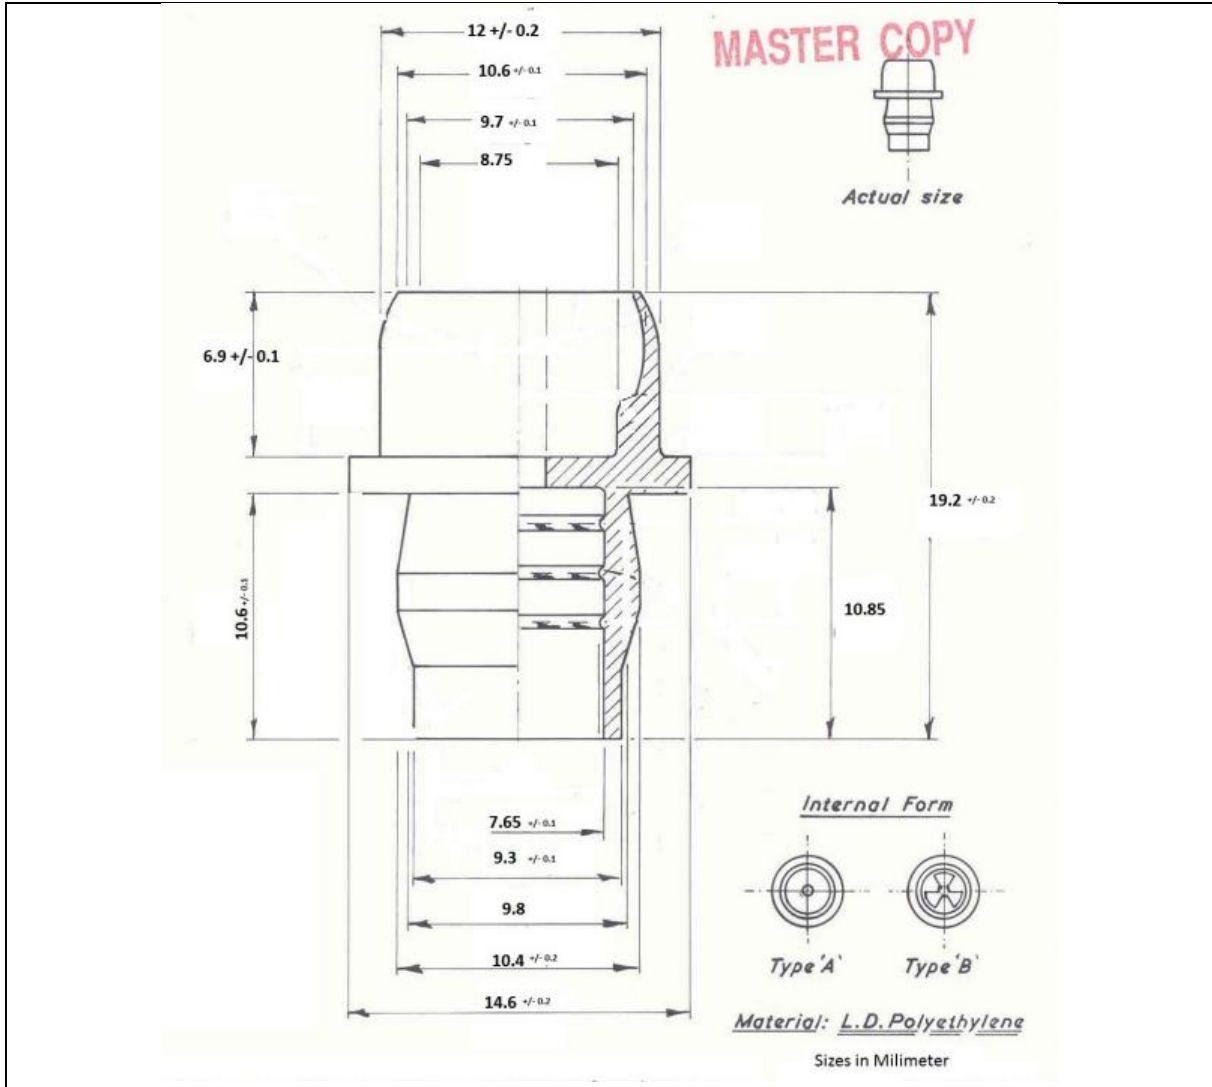

TECHNICAL DRAWING

PRODUCT	Rollette Plastic Ball & Housing
PRODUCT CODE	20008

TECHNICAL DRAWING

PRODUCT SPECIFICATION DETAILS:

Date of Drawing	16/05/06
Scale	Not to scale
Additional Information	None
Material composition	Plastic (LDPE, PP)
Material recyclable?	Yes (Check with local waste collection provider)