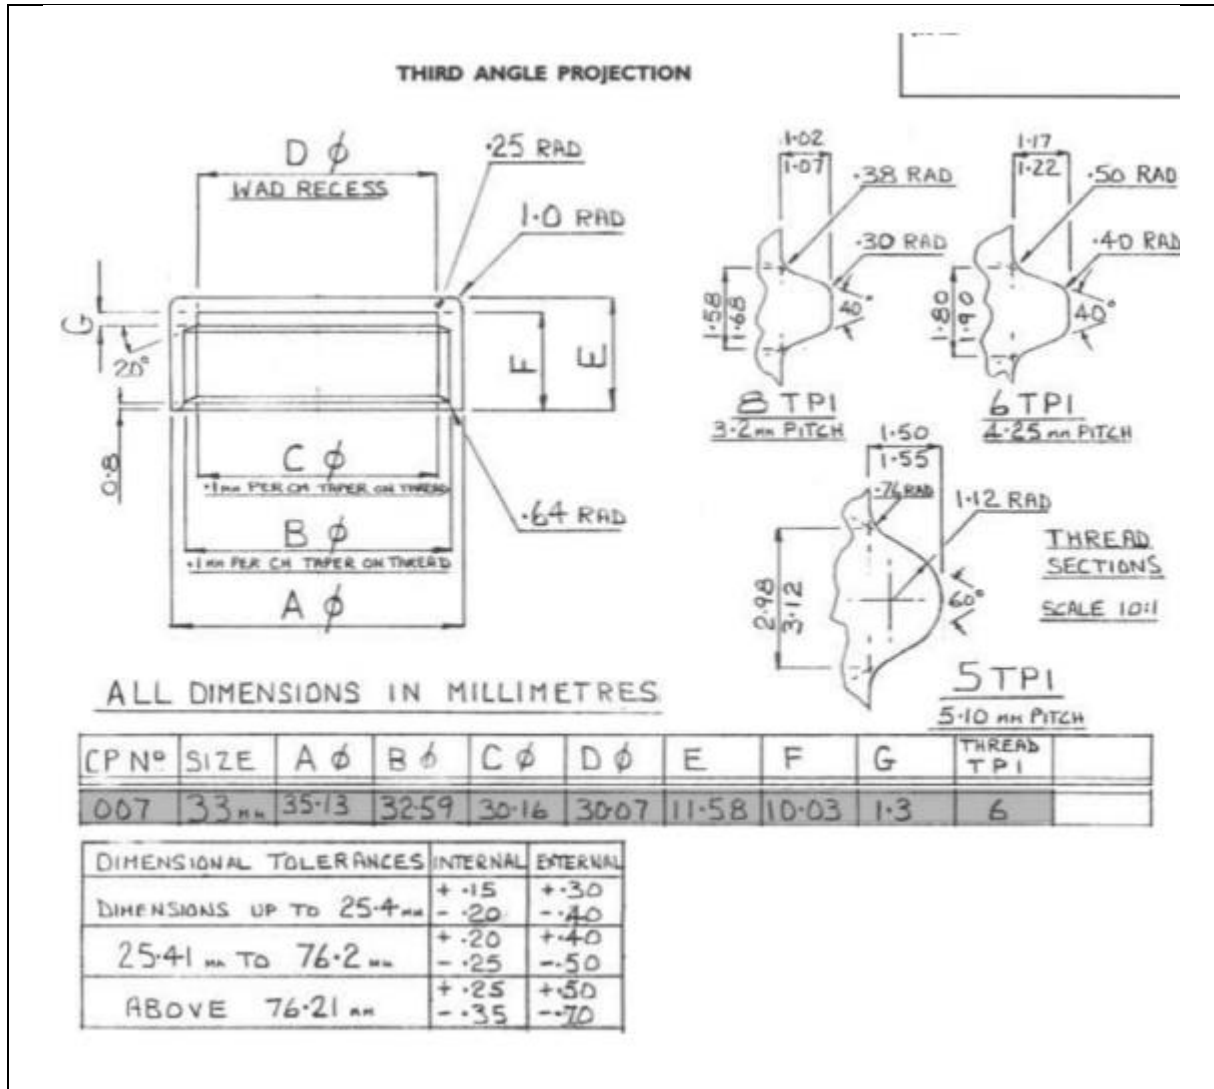

## TECHNICAL DRAWING

<b>PRODUCT</b>	Bakelite Lid Black 33R3
<b>PRODUCT CODE</b>	22015 (CAP-BAC-000008)

### PRODUCT SPECIFICATION DETAILS:

<b>Date of Drawing</b>	
<b>Scale</b>	Not to scale
<b>Weight (g) (Approx)</b>	
<b>Additional Information</b>	Neck Finish R3/33mm
<b>Material composition</b>	UREA with PVDC Liner
<b>Material recyclable?</b>	No (not easily recyclable)