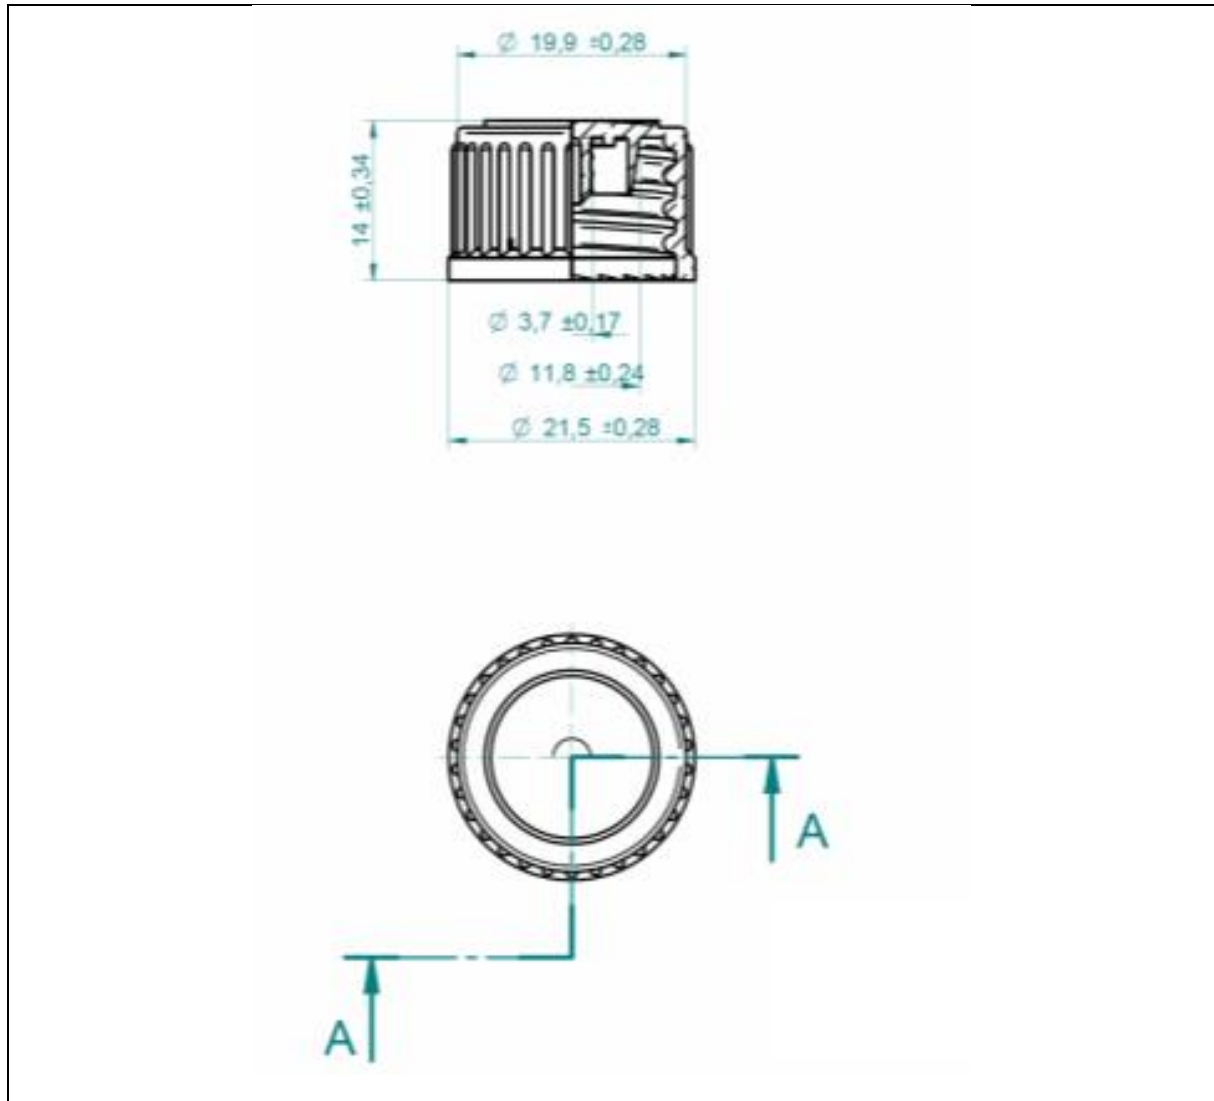

TECHNICAL DRAWING

PRODUCT	Black Boreseal Cap G18
PRODUCT CODE	26013 (CAP-DRC-000013)

PRODUCT SPECIFICATION DETAILS:

Date of Drawing	
Scale	Not to scale
Weight (g) (Approx)	1.5g
Additional Information	
Material composition	
Material recyclable?	Yes (check with local waste collection provider)