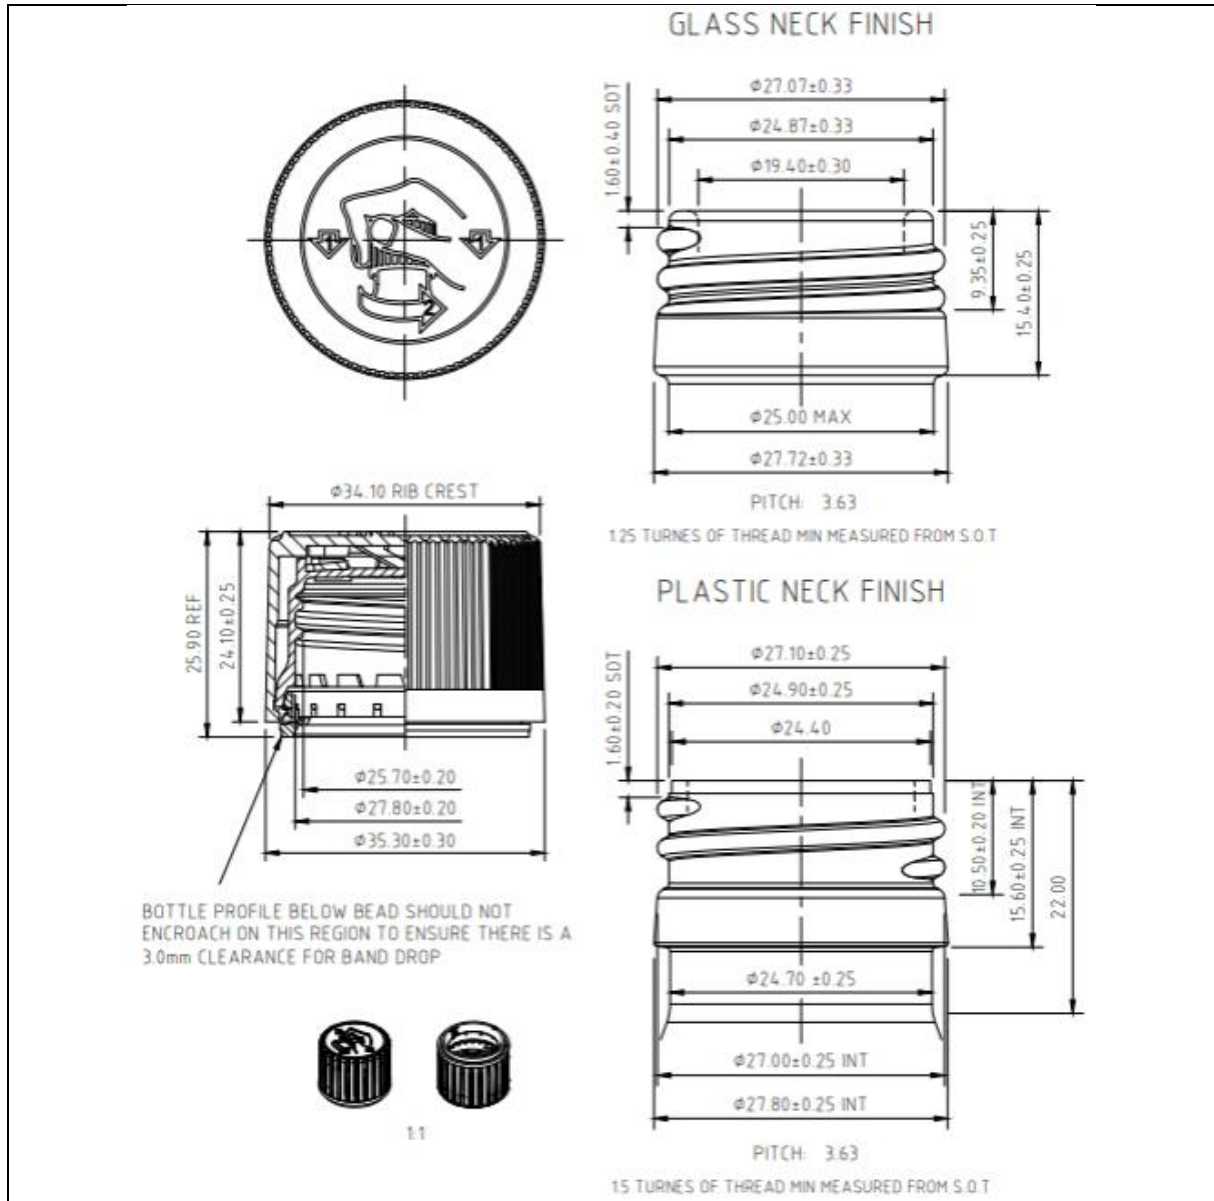

## TECHNICAL DRAWING

<b>PRODUCT</b>	<b>White Childproof Cap PP28</b>
<b>PRODUCT CODE</b>	<b>26023 (CAP-DRC-000019)</b>

### PRODUCT SPECIFICATION DETAILS:

<b>Date of Drawing</b>	12/12/19
<b>Scale</b>	Not to scale
<b>Weight (g) (Approx)</b>	6.8g
<b>Additional Information</b>	Neck: PP28 T/E
<b>Material composition</b>	PP/HDPE/EPE
<b>Material recyclable?</b>	Yes (check with local waste collection provider)