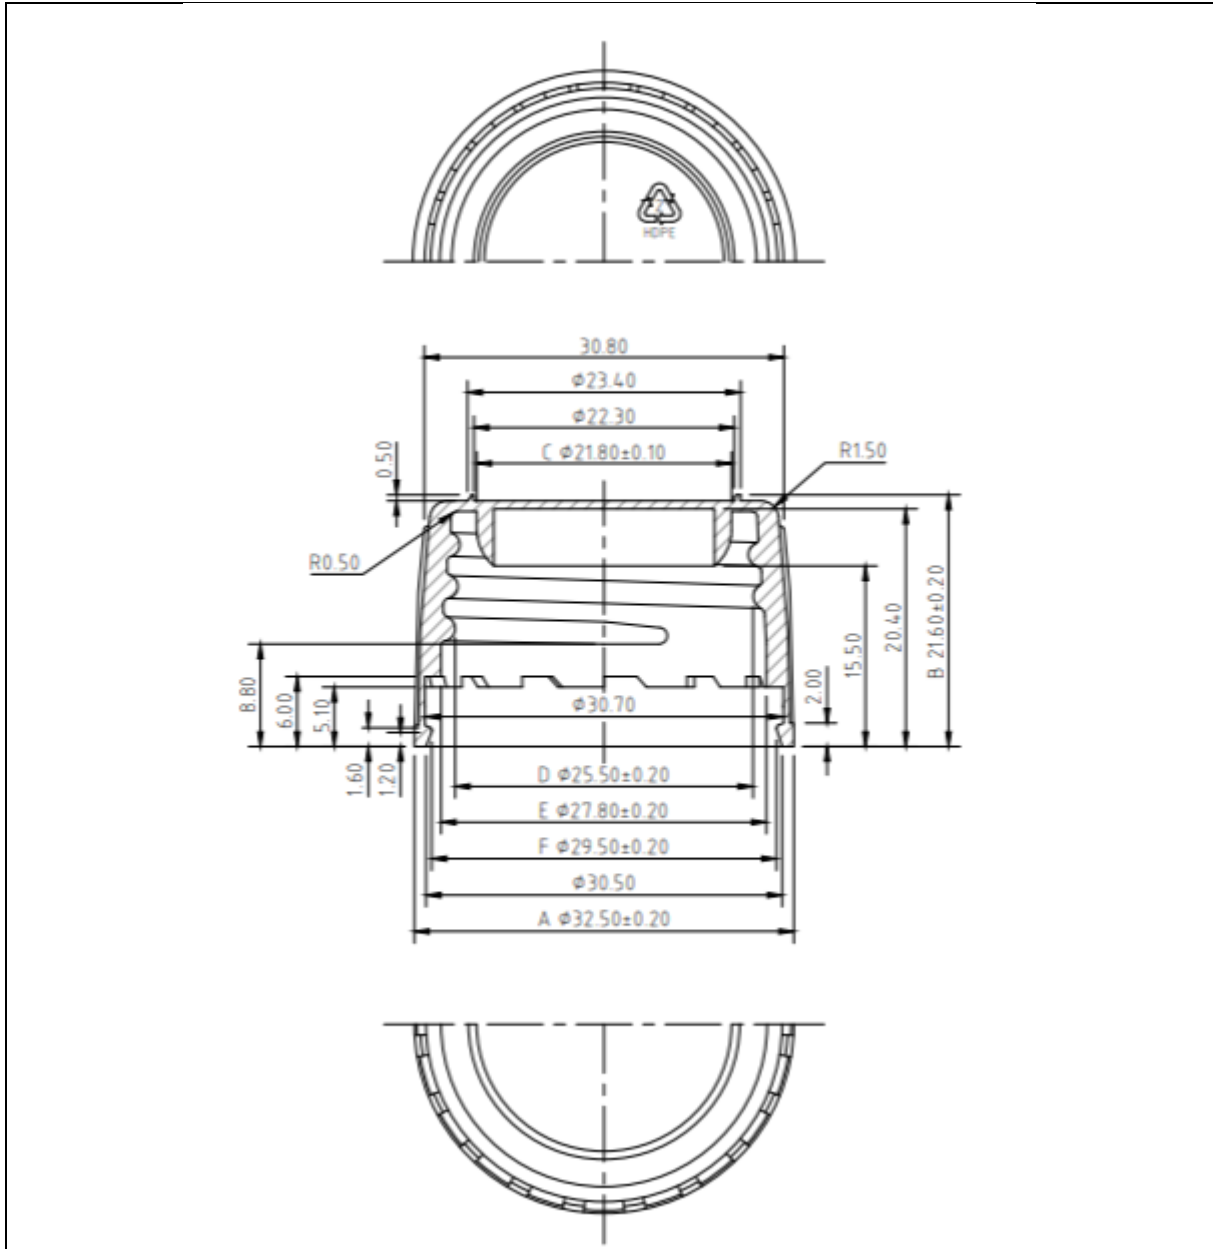

## TECHNICAL DRAWING

<b>PRODUCT</b>	<b>Black Boreseal Cap PP28</b>
<b>PRODUCT CODE</b>	<b>26026 (CAP-DRC-000020)</b>

### PRODUCT SPECIFICATION DETAILS:

<b>Date of Drawing</b>	10/02/20
<b>Scale</b>	Not to scale
<b>Weight (g) (Approx)</b>	4.7g
<b>Additional Information</b>	Neck: PP28 T/E
<b>Material composition</b>	HDPE / TE=LLDPE
<b>Material recyclable?</b>	Yes (check with local waste collection provider)