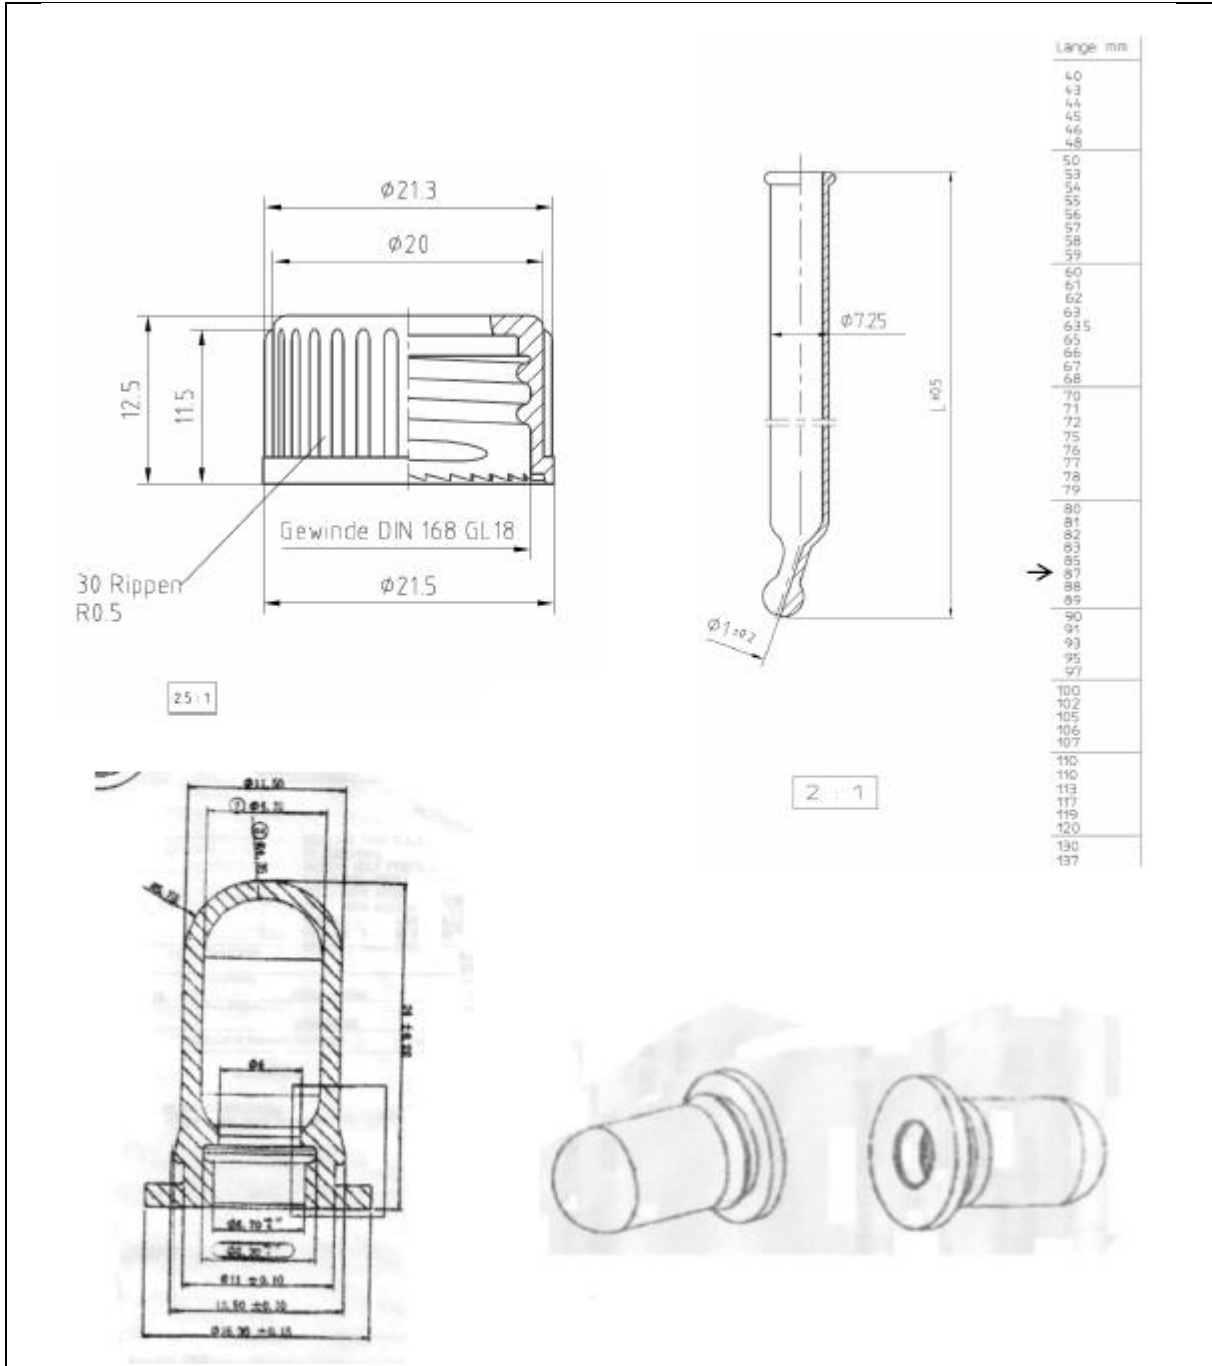

## TECHNICAL DRAWING

<b>PRODUCT</b>	<b>Pipettes-White-G18 50ml, 89mm</b>
<b>PRODUCT CODE</b>	<b>50004 (CAP-PIP-000004)</b>

### PRODUCT SPECIFICATION DETAILS:

<b>Date of Drawing</b>	29/04/24
<b>Scale</b>	Not to scale