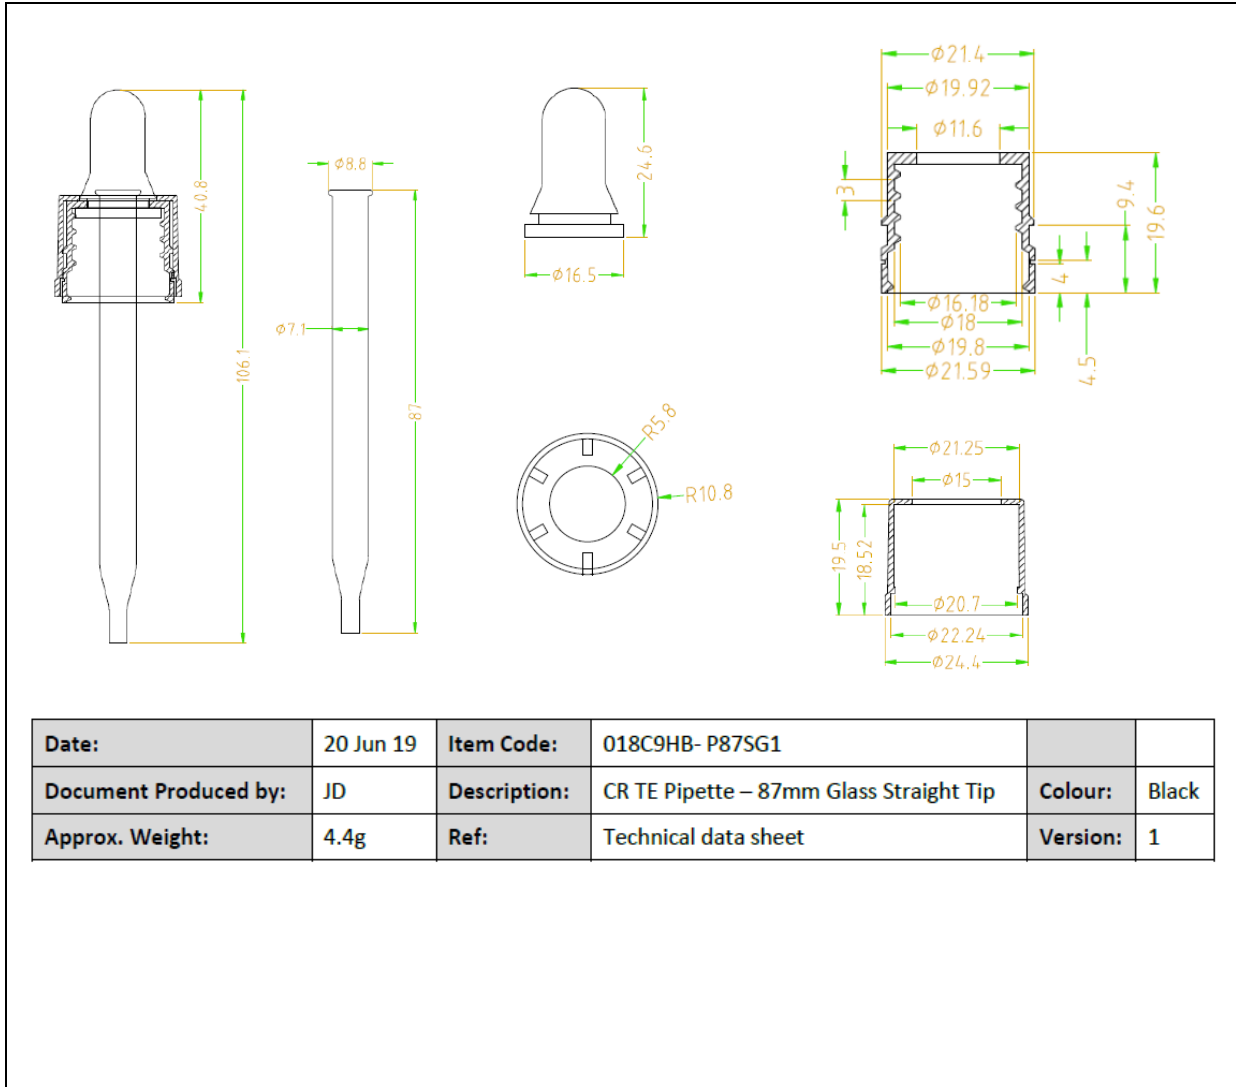

TECHNICAL DRAWING

PRODUCT	Pipettes-Black-G18 50ml, 87mm-Child T/E
PRODUCT CODE	50030 (CAP-PIP-000028)

Date:	20 Jun 19	Item Code:	018C9HB- P87SG1		
Document Produced by:	JD	Description:	CR TE Pipette – 87mm Glass Straight Tip	Colour:	Black
Approx. Weight:	4.4g	Ref:	Technical data sheet	Version:	1

PRODUCT SPECIFICATION DETAILS:

Date of Drawing	20/06/19
Scale	Not to scale