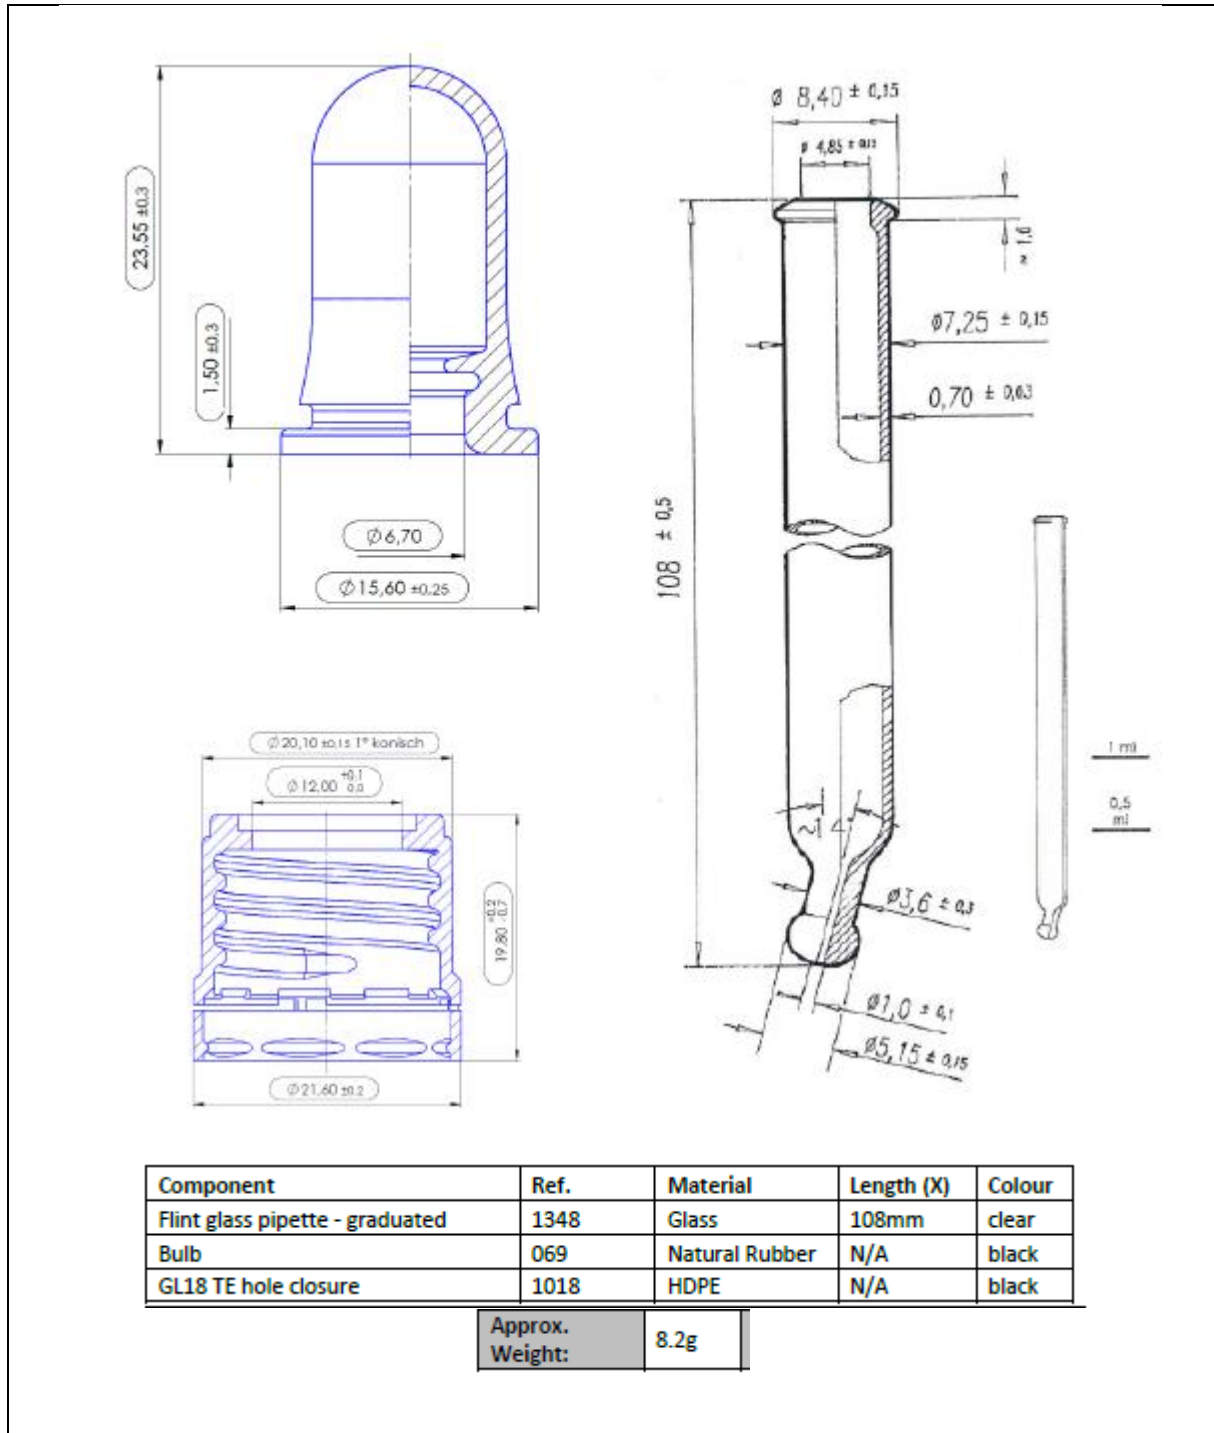

## TECHNICAL DRAWING

<b>PRODUCT</b>	Pipettes-Black-G18 30ml, 77mm-COL-T/E
<b>PRODUCT CODE</b>	50036 (CAP-PIP-000033)

### PRODUCT SPECIFICATION DETAILS:

<b>Date of Drawing</b>	17/10/22
<b>Scale</b>	Not to scale