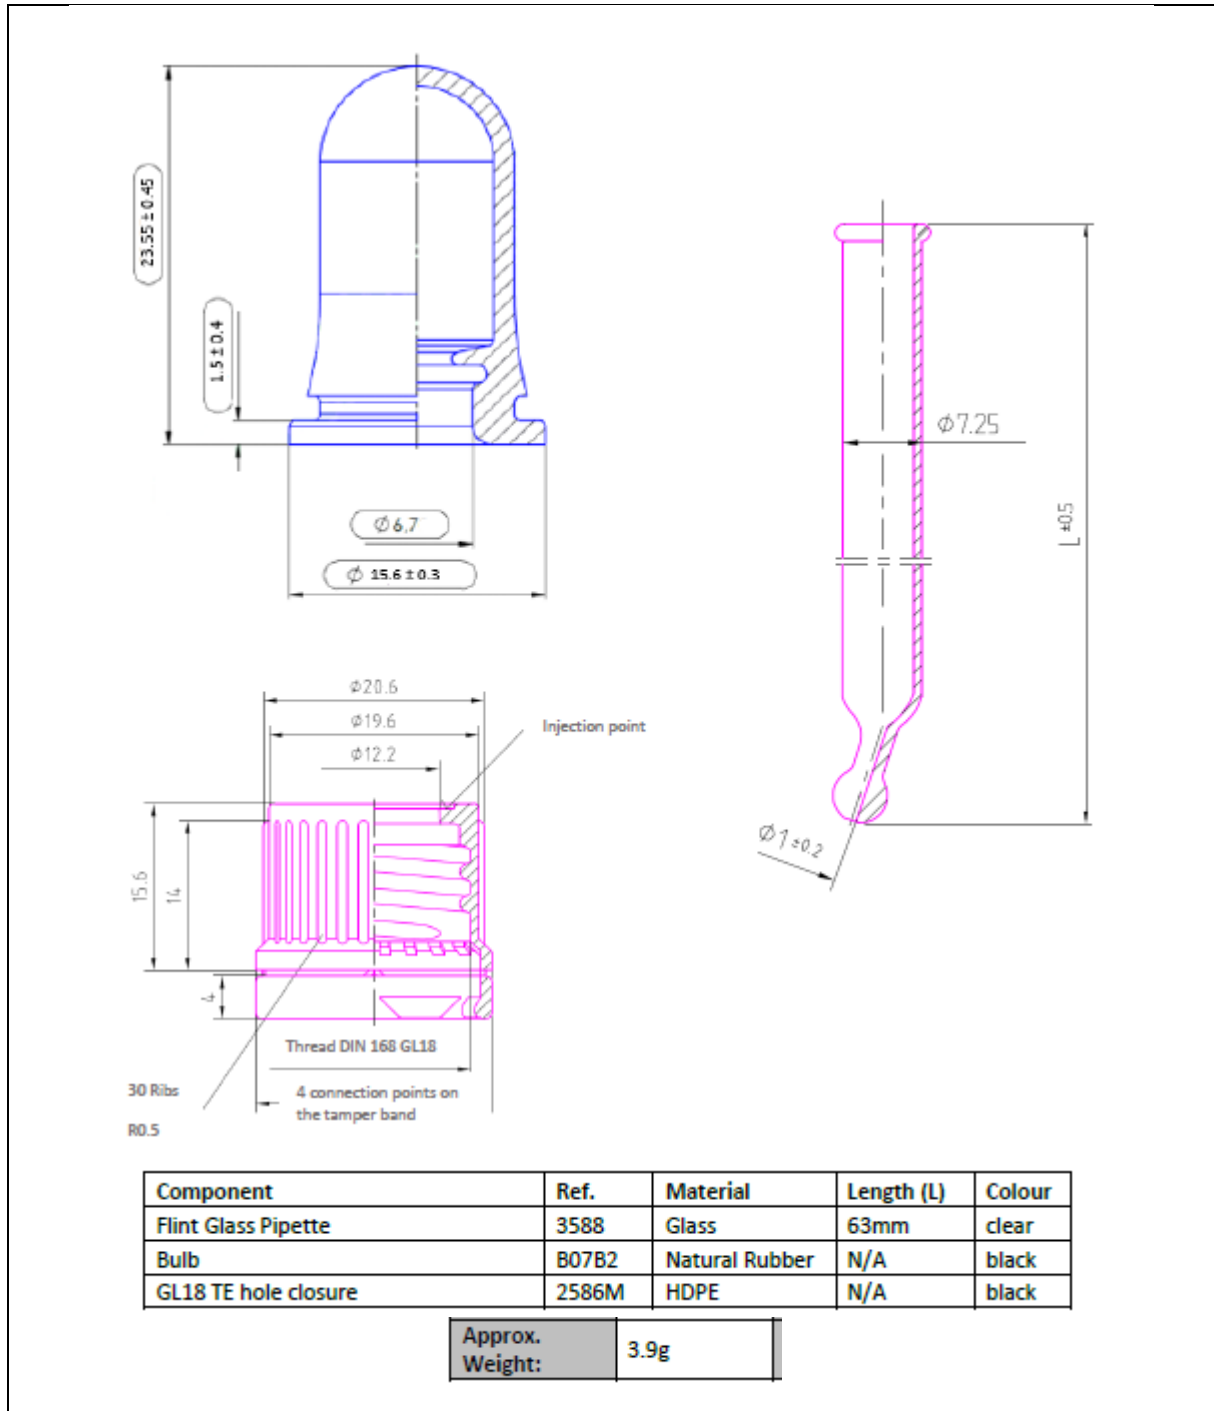

TECHNICAL DRAWING

PRODUCT	Pipettes-Black-G18 15ml, 63mm-COL-T/E
PRODUCT CODE	50037 (CAP-PIP-000034)

PRODUCT SPECIFICATION DETAILS:

Date of Drawing	22/03/21
Scale	Not to scale