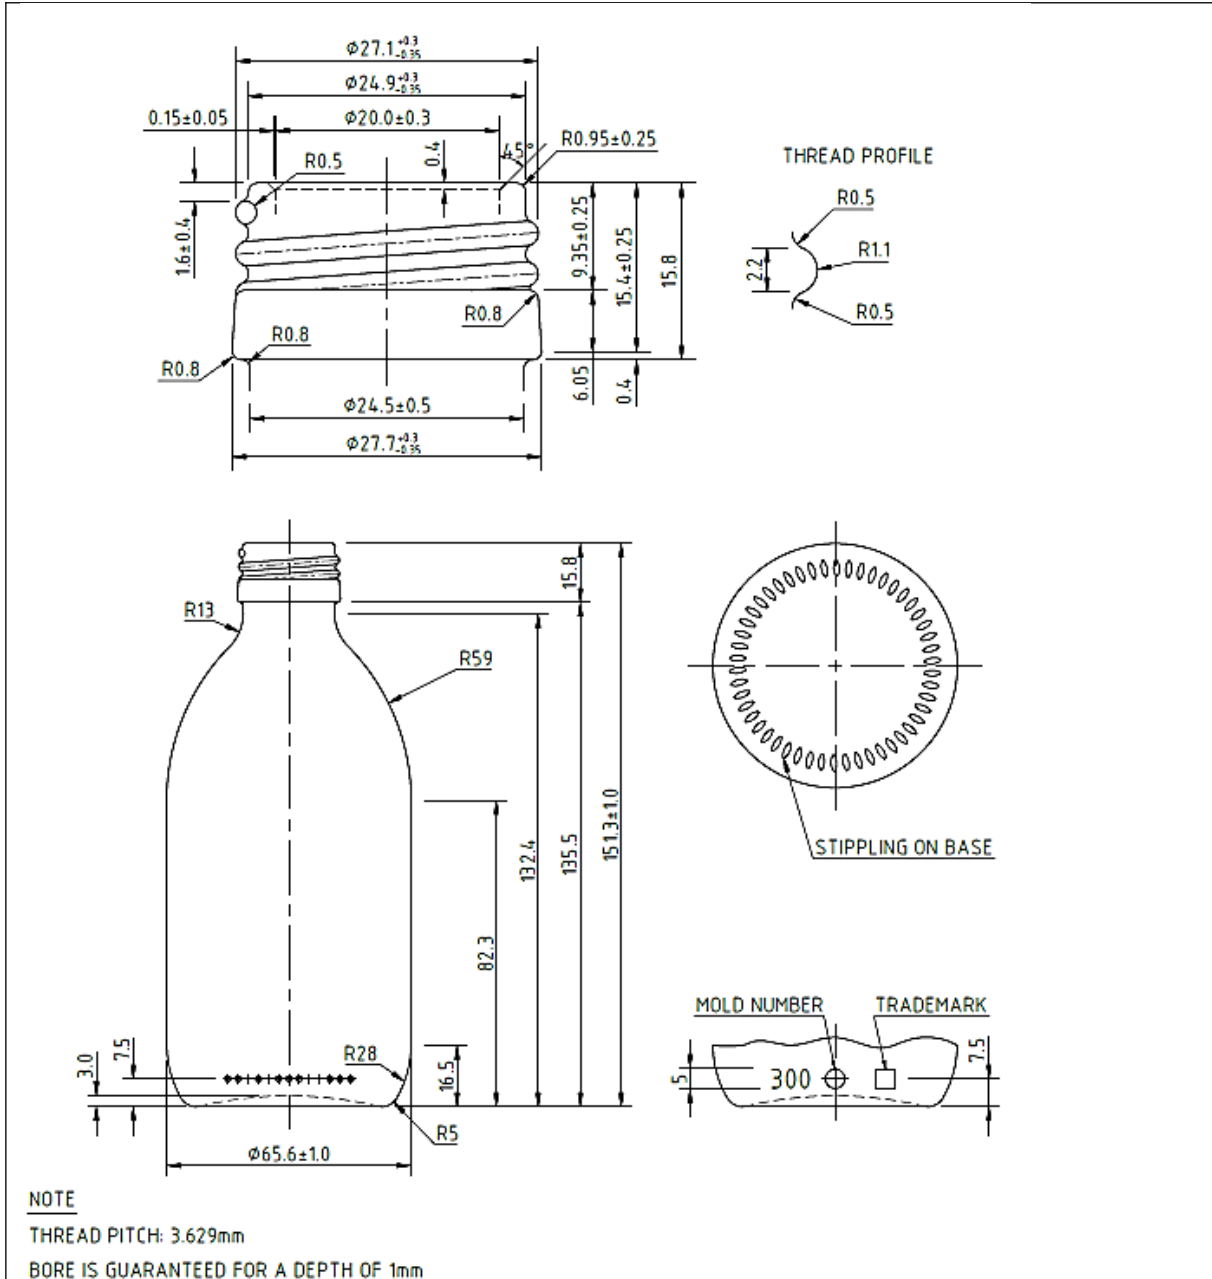

## TECHNICAL DRAWING

<b>PRODUCT</b>	300ml Clear Alpha Bottle
<b>PRODUCT CODE</b>	MR0280300C4

### PRODUCT SPECIFICATION DETAILS:

<b>Date of Drawing</b>	20/05/2021
<b>Scale</b>	Not to scale
<b>Glass weight (g) (Approx)</b>	170g
<b>Finish</b>	Clear
<b>Additional Information</b>	
<b>Material composition</b>	Glass Type III
<b>Material recyclable?</b>	