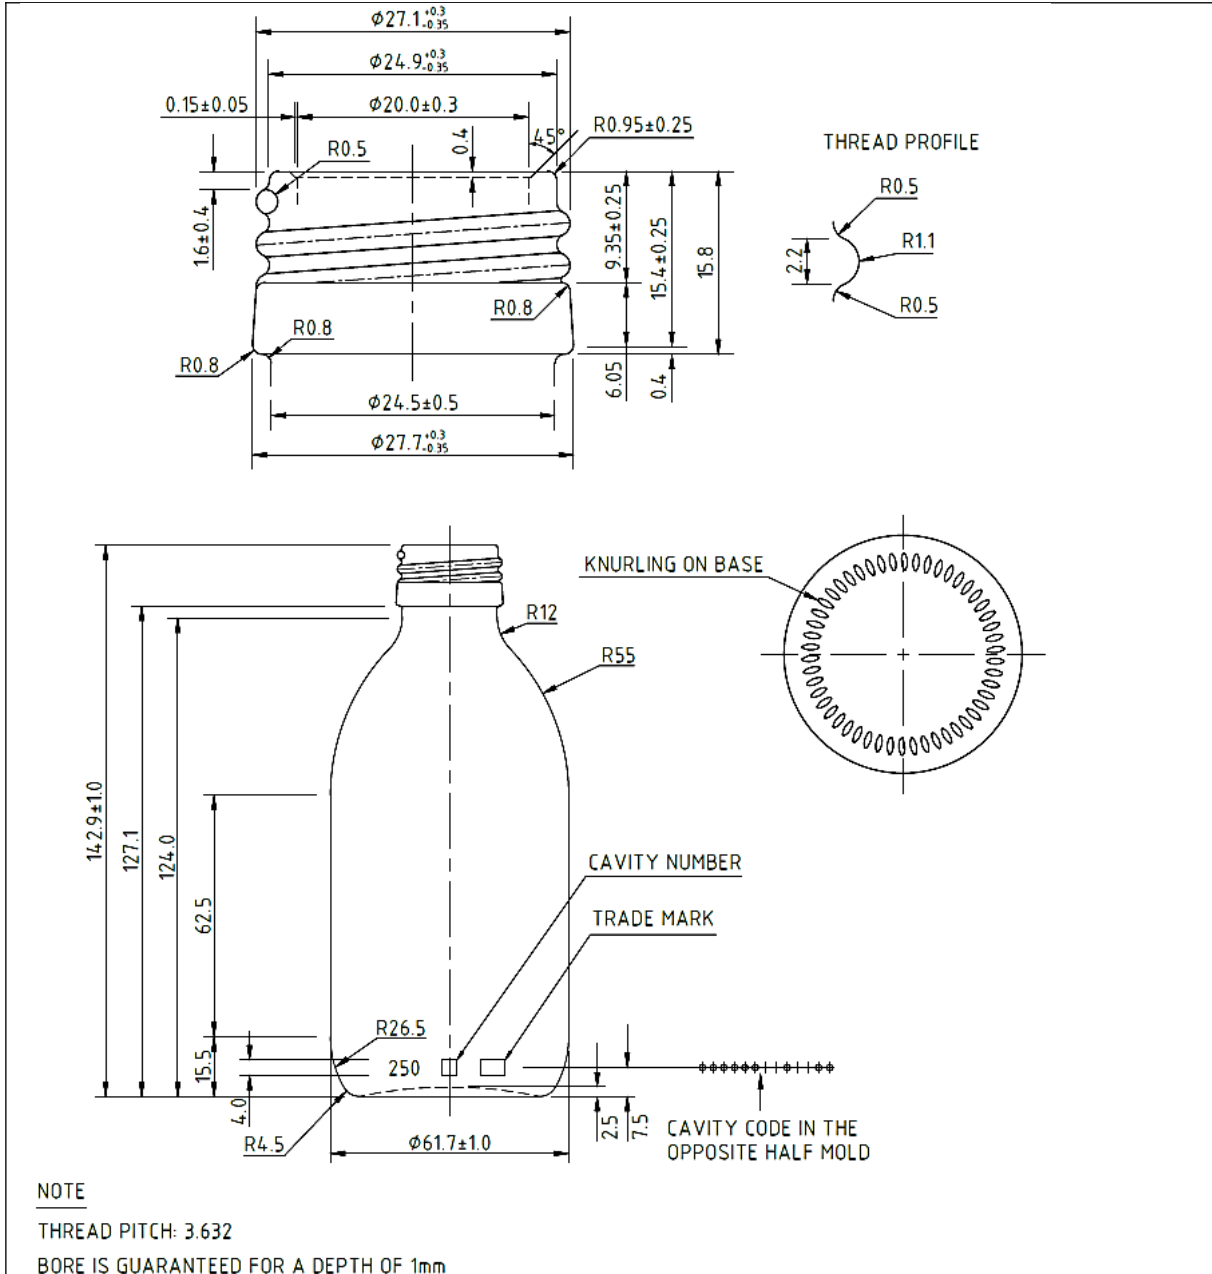

## TECHNICAL DRAWING

<b>PRODUCT</b>	250ml Clear Alpha Bottle
<b>PRODUCT CODE</b>	MR0280250C

### PRODUCT SPECIFICATION DETAILS:

<b>Date of Drawing</b>	18/05/2021
<b>Scale</b>	Not to scale
<b>Glass weight (g) (Approx)</b>	135g
<b>Finish</b>	Clear
<b>Additional Information</b>	
<b>Material composition</b>	Glass Type III
<b>Material recyclable?</b>	