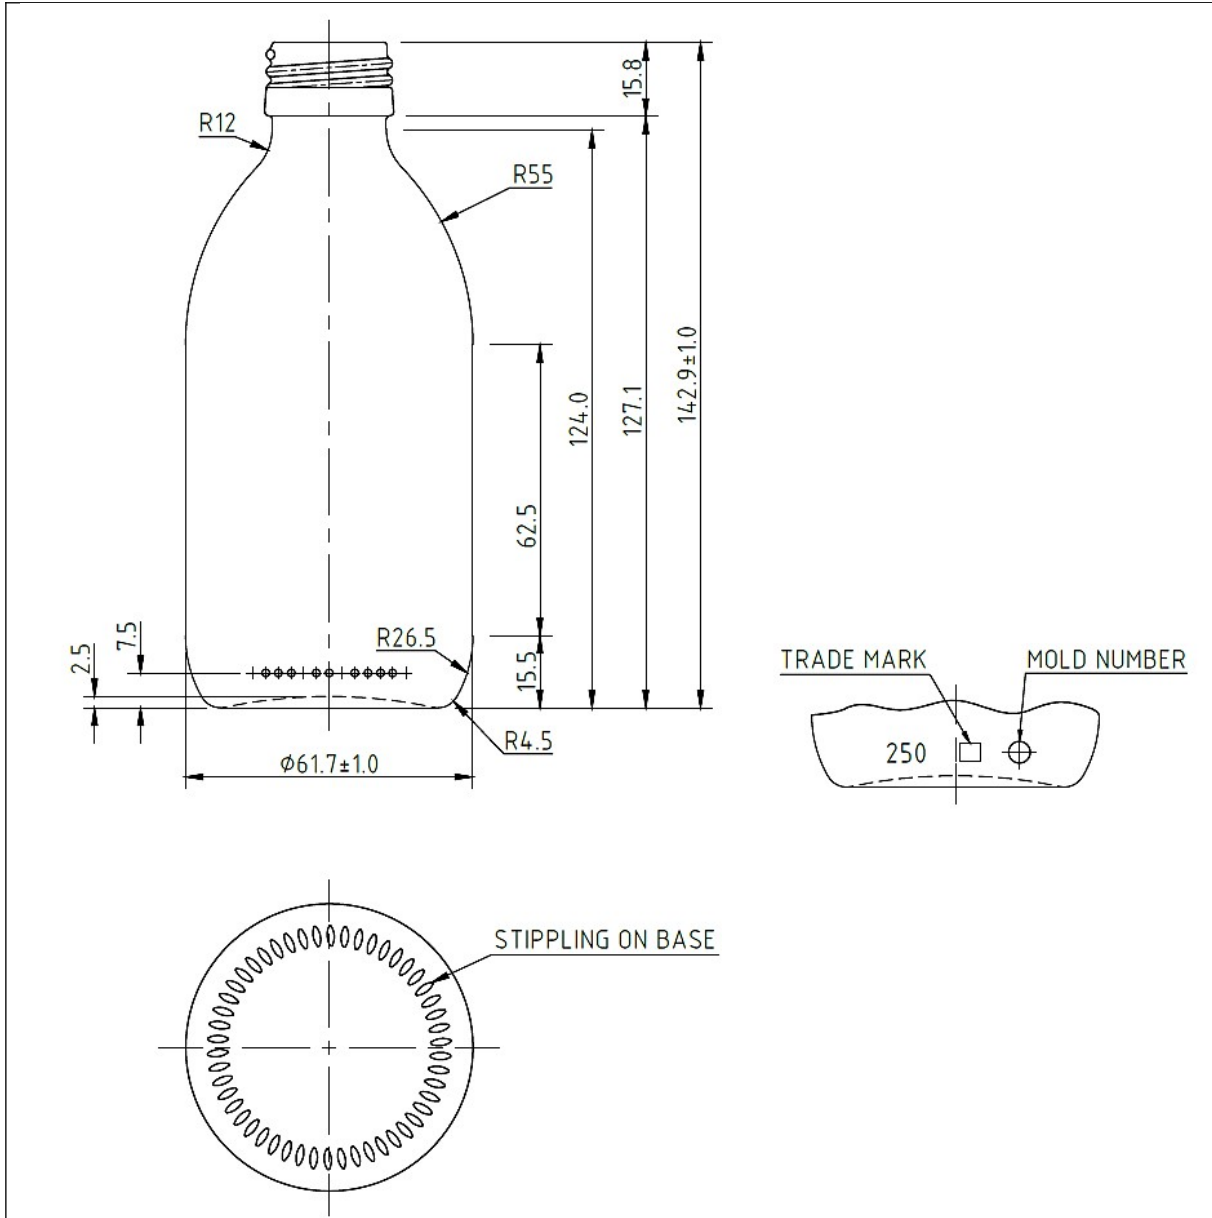

TECHNICAL DRAWING

PRODUCT	250ml Amber Alpha Bottle
PRODUCT CODE	MR0280250A2

PRODUCT SPECIFICATION DETAILS:

Date of Drawing	24/06/2020
Scale	Not to scale
Glass weight (g) (Approx)	135g
Finish	Amber
Additional Information	Glass Type III
Material composition	
Material recyclable?	