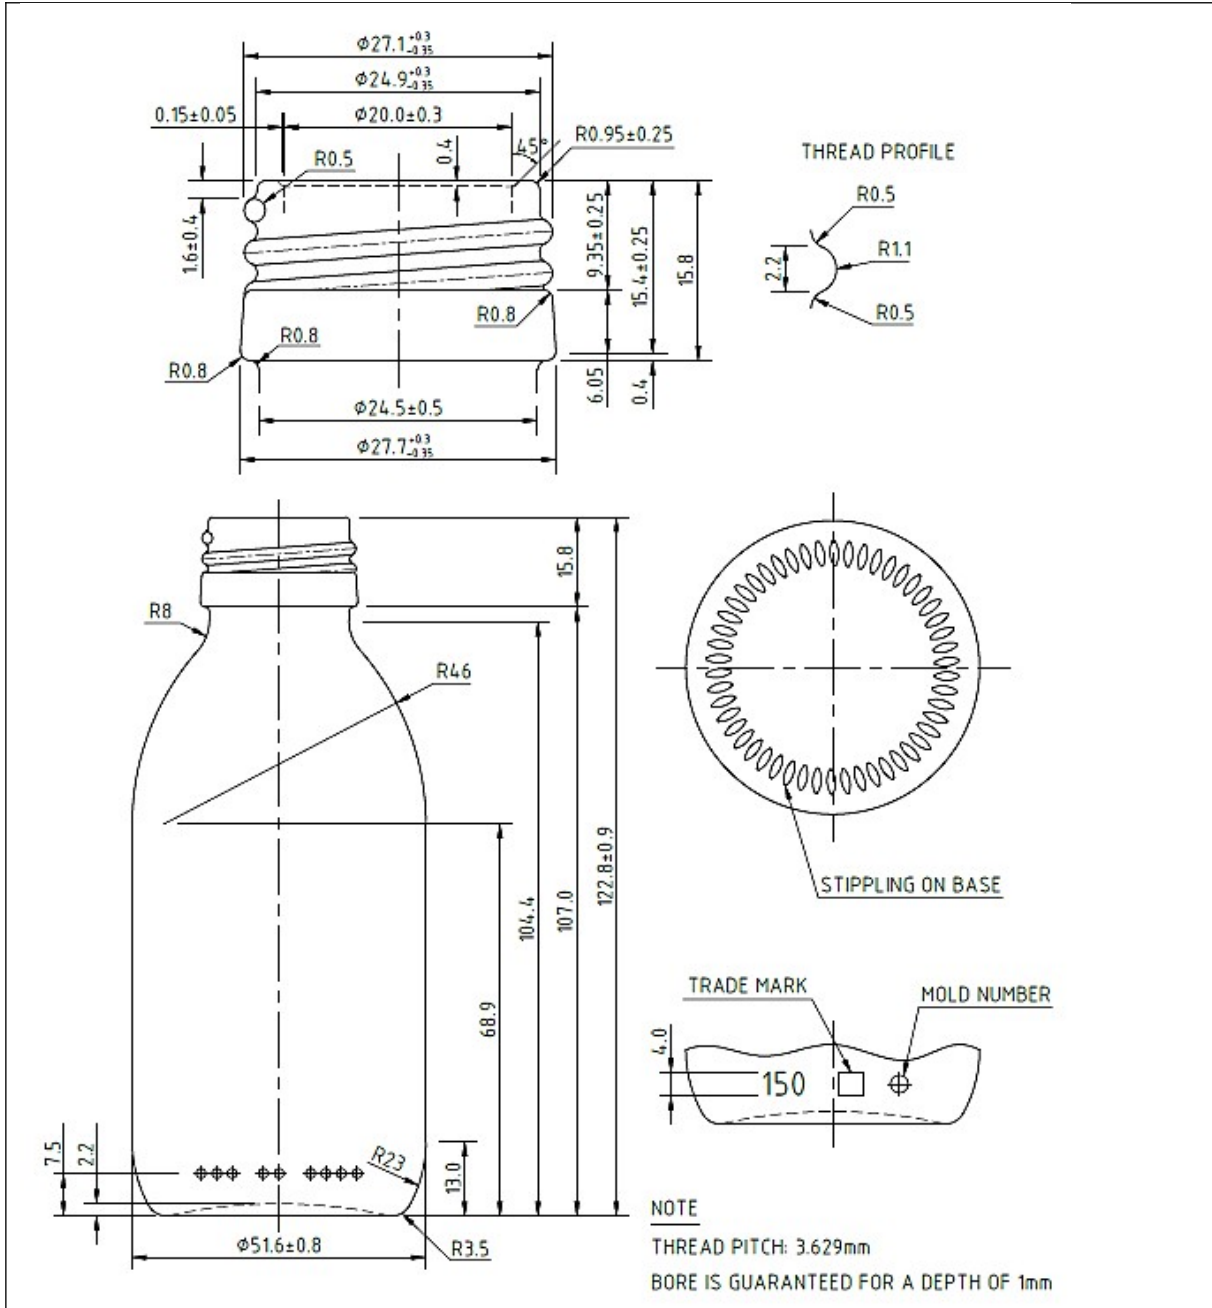

TECHNICAL DRAWING

PRODUCT	150g Clear Alpha Bottle
PRODUCT CODE	MR0280150C4

PRODUCT SPECIFICATION DETAILS:

Date of Drawing	18/05/2021
Scale	Not to scale
Glass weight (g) (Approx)	98g
Finish	Clear
Additional Information	
Material composition	Glass Type III
Material recyclable?	