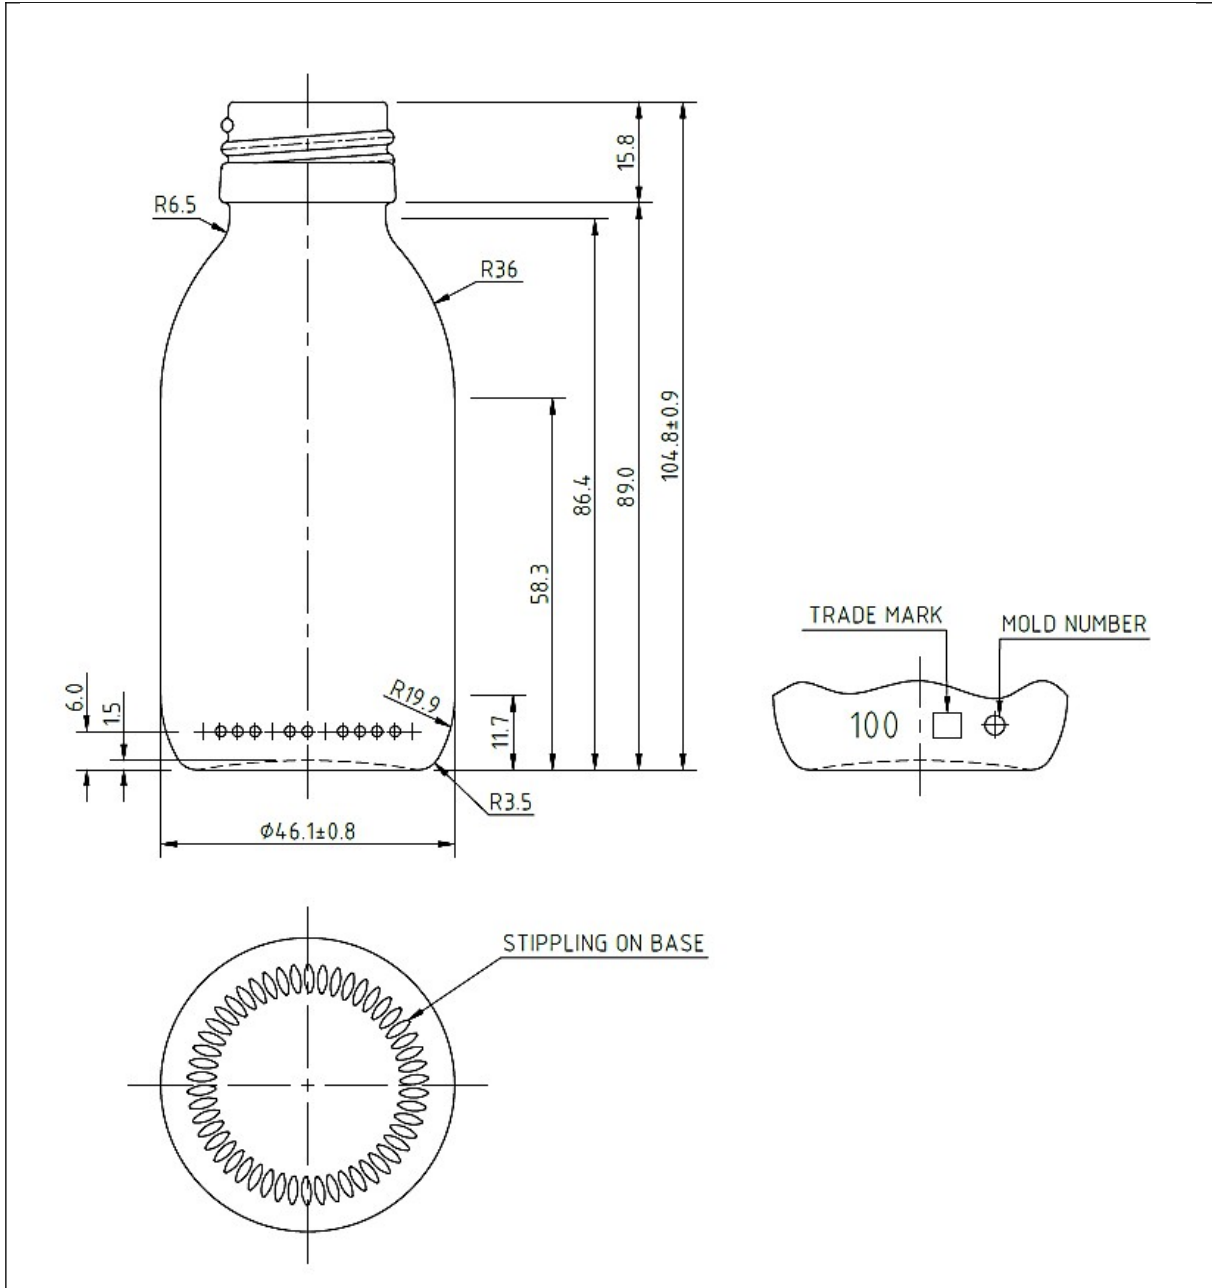

TECHNICAL DRAWING

PRODUCT	100ml Clear Alpha Bottle
PRODUCT CODE	MR0280100C4

PRODUCT SPECIFICATION DETAILS:

Date of Drawing	22/02/2024
Scale	Not to scale
Glass weight (g) (Approx)	72g
Finish	Clear
Additional Information	
Material composition	Glass Type III
Material recyclable?	